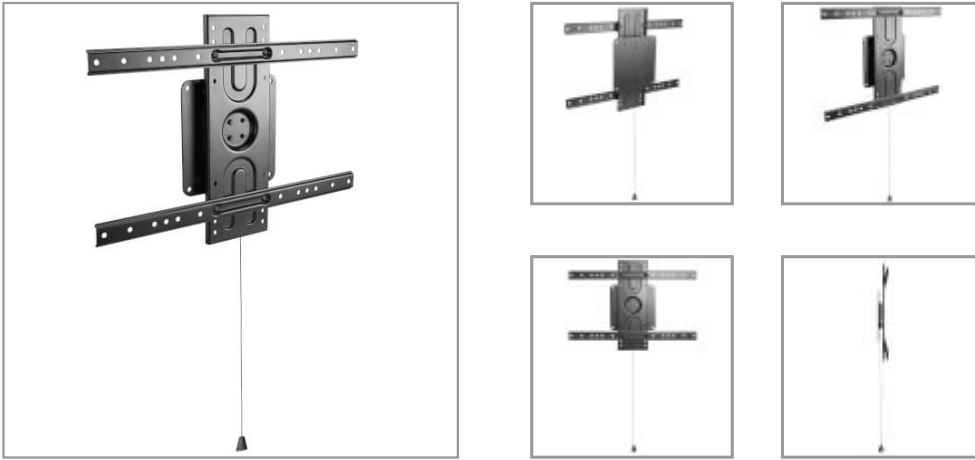

Portrait/Landscape Rotating TV Wall Mount for 37" to 80" Curved or Flat-Screen Displays

MODEL NUMBER: DWM3780ROT

Mounts your 37 to 80 in. television or whiteboard to a wall and allows easy rotation between portrait and landscape viewing modes.

Features

TV Wall Mount Lets You Match the Screen to Your Content with 1-Touch Rotation

The VESA-compliant DWM3780ROT allows 90-degree rotation by hand for a smooth transition between portrait and landscape orientations. The rotation does not require tools or removal of the display. Choose the view that works best with your content, such as portrait mode for making a list on an interactive display. You can fix the screen in either position.

Hardware Included for Efficient Wall Mounting

This rotating TV wall mount is compatible with most curved- or flat-screen televisions, monitors and interactive digital whiteboards, including Samsung Flip and Microsoft Surface Hub 2S, between 37 and 80 inches. Hardware is included for wall and display mounting. The DWM3780ROT is recommended for home theaters, classrooms, conference rooms, hotels, bars, restaurants and anywhere else requiring flexibility in display orientation.

VESA-Compliant Mounting Ensures Display Compatibility

VESA (Video Electronics Standards Association) promotes uniformity in the video electronics industry by developing standards for TVs and monitors. For hassle-free display compatibility, this TV wall mount supports the following VESA mounting hole patterns: 200 x 200, 300 x 200, 300 x 300, 350 x 350, 400 x 200, 400 x 300, 400 x 400, 400 x 600 and 600 x 400. A slide-in mounting plate allows easy installation.