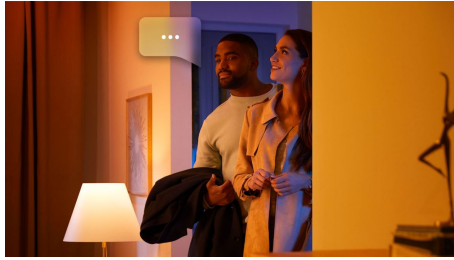

Control lights with your voice*

Philips Hue works with Amazon Alexa and the Google Assistant when paired with a compatible Google Nest or Amazon Echo device. Simple voice commands allow you to control multiple lights in a room, or just a single lamp.