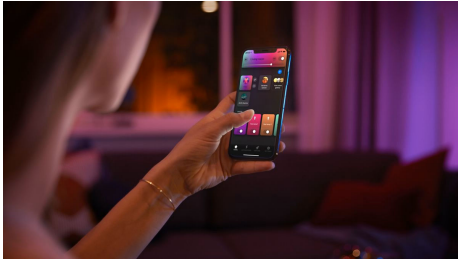

8719514291317

Easy smart lighting

Suitable for most fixtures, these two E27 smart LED bulbs let you bring smart light anywhere in your home. Instantly set the mood with millions of shades of white and coloured light.

Easy smart lighting

- Control up to 10 lights with the Bluetooth app
- Control lights with your voice*
- Create a personalised experience with colourful smart light
- Set the right mood with warm to cool white light
- Get the perfect light recipes for your daily activities
- Unlock the full suite of smart lighting features with the Bridge

Highlights

Control up to 10 lights with the Bluetooth app

With the Hue Bluetooth app, you can control your Hue smart lights in a single room of your home. Add up to 10 smart lights and control them all with just the touch of a button on your mobile device.