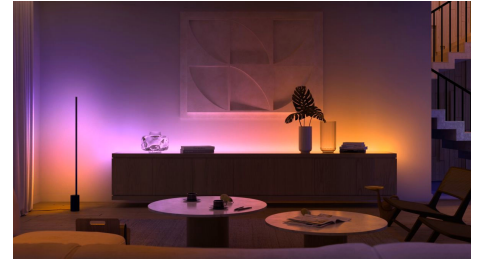

Easy smart lighting

- Control up to 10 lights with the Bluetooth app
- Control lights with your voice*
- Create a personalised experience with colourful smart light
- Set the right mood with warm to cool white light
- Get the perfect light recipes for your daily activities
- Unlock the full suite of smart lighting features with the Bridge

Highlights

Control up to 10 lights with the Bluetooth app

With the Hue Bluetooth app, you can control your Hue smart lights in a single room of your home. Add up to 10 smart lights and control them all with just the touch of a button on your mobile device.

Create a personalised experience with colourful smart light

Transform your home with over 16 million colours, instantly creating the right atmosphere for any event. With the touch of a button, you can set a festive mood for a party, turn your living room into a movie theatre, enhance your home decor with colour accents, and much more.

Set the right mood with warm to cool white light

These bulbs and light fixtures offer different shades of warm to cool white light. With complete dimmability from bright to low nightlights, you can tune your lights to the perfect shade and brightness of light for your daily needs.