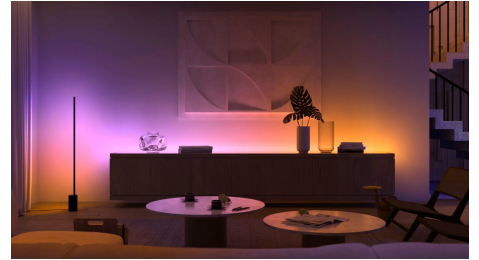

Easy smart lighting

- Control up to 10 lights with the Bluetooth app
- Control lights with your voice*
- Create a personalised experience with colourful smart light
- Set the right mood with warm to cool white light
- Get the perfect light recipes for your daily activities
- Unlock the full suite of smart lighting features with the Bridge

Highlights

Control up to 10 lights with the Bluetooth app

With the Hue Bluetooth app, you can control your Hue smart lights in a single room of your home. Add up to 10 smart lights and control them all with just the touch of a button on your mobile device.

Create a personalised experience with colourful smart light

Transform your home with over 16 million colours, instantly creating the right atmosphere for any event. With the touch of a button, you can set a festive mood for a party, turn your living room into a movie theatre, enhance your home decor with colour accents, and much more.

Set the right mood with warm to cool white light

These bulbs and light fixtures offer different shades of warm to cool white light. With complete dimmability from bright to low nightlights, you can tune your lights to the perfect shade and brightness of light for your daily needs.