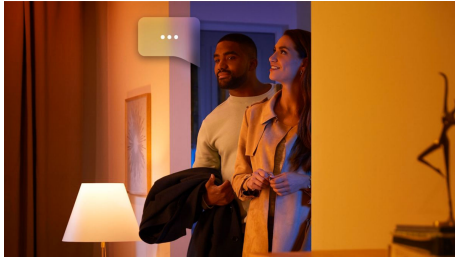

Control lights with your voice*

Philips Hue works with Amazon Alexa and the Google Assistant when paired with a compatible Google Nest or Amazon Echo device. Simple voice commands allow you to control multiple lights in a room, or just a single lamp.