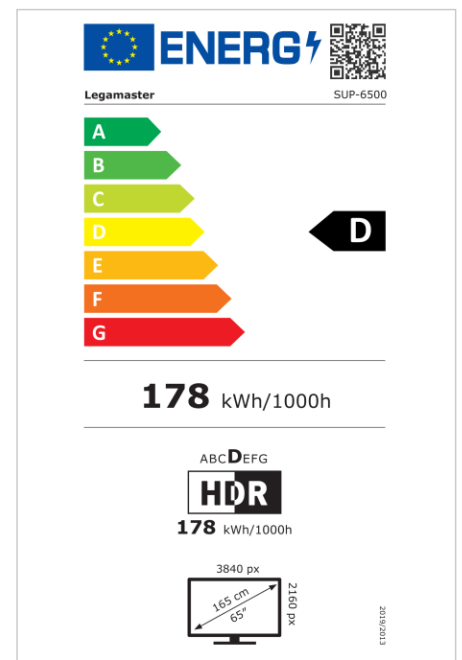

SUPREME touch monitor

SUP-6500 EU

- Legamaster SUPREME is a modular platform that can be extended by several high-end accessories, upgrade with additional functionalities or with enhanced sound and create a full-fledged videoconferencing and collaboration system
- User-friendliness has been at the heart of the development process. From easy to use soft keys printed on the glass, an easily accessible front facing USB port to a home screen that is intuitive and easy to navigate for all
- SUPREME can be programmed to give quick access to your jobs-to-be-done. Whether it is working in Legamaster Sessions on OPS, videoconferencing on an external system or casting personal devices to the big screen
- The touch experience is one of the best in the field, experience high speed, accuracy and a life-like writing experience because of the newest, high-end InGlass touch system developed by FlatFrog
- The bonded glass eliminates the gap between glass and panel for a superb and life-like writing experience. It increases the viewing angle and reduces reflections
- The glass on SUPREME touch monitors has been treated with both anti-glare and anti-fingerprint coatings. This further reduces reflection, offers higher visible brightness and makes it super easy to clean
- The PID-grade panels offer 500 cd/ms brightness, 5000:1 contrast and a 24/7 durability specification