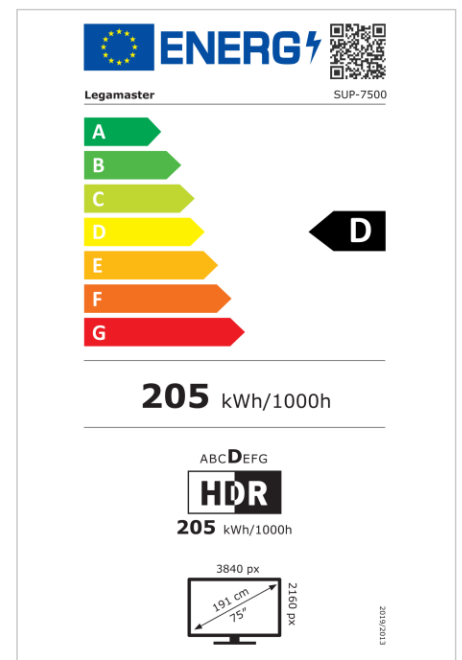

- Proven and documented security
- Modular platform build with multiple add-ons available
- User friendly and customizable platform
- Bezelless design with printed softkeys for easy control
- Next level touch experience: Flatfrog InGlass touch system (M5)
- Bonded glass with anti-glare and anti-fingerprint coating
- True 4K UHD resolution for the best image quality
- PID grade panels with 500 cd/m2 brightness and 24/7 durability

Art.No. **7-804100-75EU**

GTIN **8713797100212**

SUPREME touch monitor

SUP-7500 EU

Display

- Display diagonal: 75 inch
- Display technology: LCD
- Backlight type: Direct LED
- Display resolution: 3840 x 2160 px | 4K Ultra HD
- Display brightness: 500 cd/m²
- Display number of colours: 1.073 billion colours
- Contrast ratio (static): 5000:1
- Aspect ratio: 16:9
- Display refresh rate: 60 fps
- Response time: 8 ms
- Viewing angle: H: 178° / V: 178°
- Display control: Touch OSD
- Lifespan: 50000 Hours
- Durability: 24/7
- Screen orientation: Landscape

Touch system

- Touchscreen technology: InGlass™
- Touch technology: Multi-touch
- Number of touch points: 20
- Touch accuracy: 1 mm
- Touch system response time: 150 ms
- Touch resolution: 22855 x 12856 px
- Touch interface: 3 x Touch USB, USB C
- Touch operation: Stylus, Finger, Palm