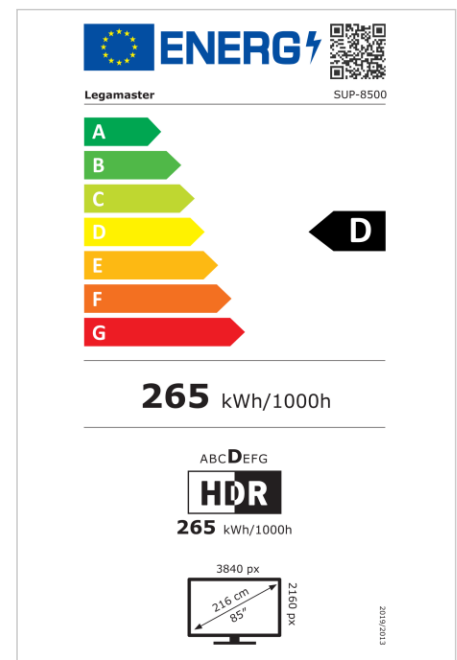

SUPREME touch monitor SUP-8500 EU

- Legamaster SUPREME is a modular platform that can be extended by several high-end accessories, upgrade with additional functionalities or with enhanced sound and create a full-fledged videoconferencing and collaboration system
- User-friendliness has been at the heart of the development process. From easy to use soft keys printed on the glass, an easily accessible front facing USB port to a home screen that is intuitive and easy to navigate for all
- SUPREME can be programmed to give quick access to your jobs-to-be-done. Whether it is working in Legamaster Sessions on OPS, videoconferencing on an external system or casting personal devices to the big screen
- The touch experience is one of the best in the field, experience high speed, accuracy and a life-like writing experience because of the newest, high-end InGlass touch system developed by FlatFrog
- The bonded glass eliminates the gap between glass and panel for a superb and life-like writing experience. It increases the viewing angle and reduces reflections
- The glass on SUPREME touch monitors has been treated with both anti-glare and anti-fingerprint coatings. This further reduces reflection, offers higher visible brightness and makes it super easy to clean
- The PID-grade panels offer 500 cd/ms brightness, 5000:1 contrast and a 24/7 durability specification