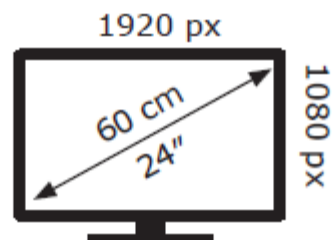

ENERG

LG Electronics

24MP450

20 kWh/1000h

2019/2013