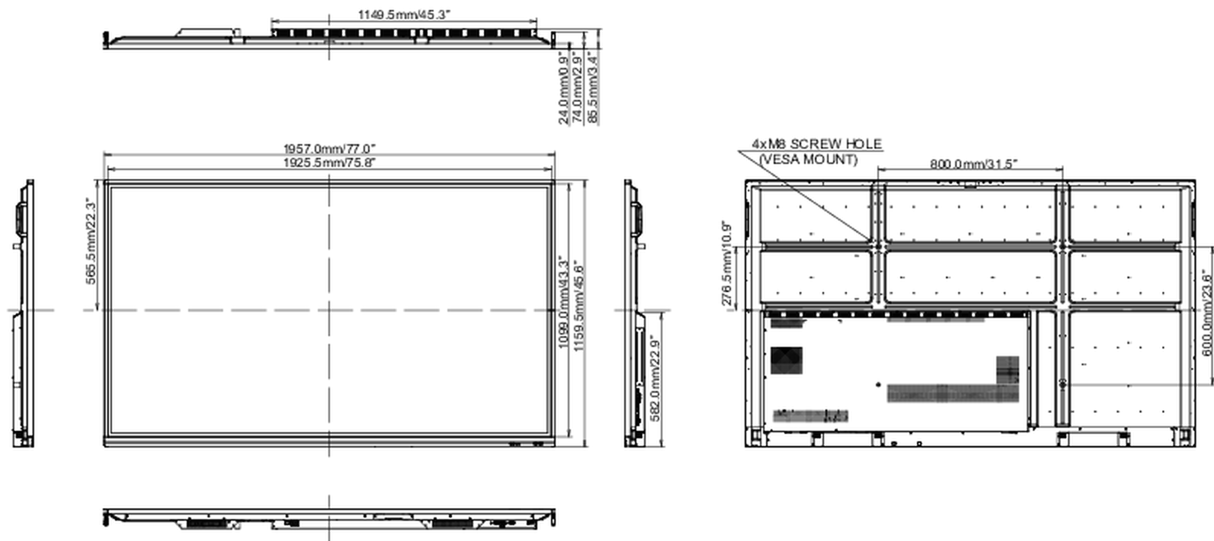

10 DIMENSIONS / WEIGHT

Product dimensions W x H x D 2244.5 x 1323 x 90.5mm

Box dimensions W x H x D 2483 x 376 x 1493mm

Weight (without box) 103.5kg

Weight (with box) 138.8kg

EAN code 4948570118984

All trademarks and registered trademarks acknowledged. E & O E. Specification subject to change without notice. All LCD's comply with ISO-9241-307:2008 in connection with pixel defects.