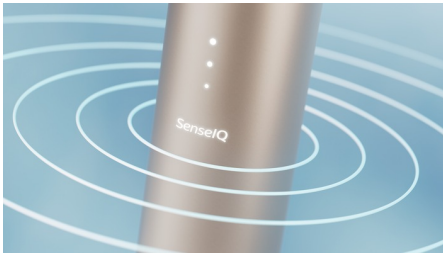

- Sleek and compact design

Premium accessories

- Prestige travel case with USB for go-anywhere style
- Easy charging with the minimalist stand and base

Highlights

SenseIQ technology

As you brush, SenseIQ technology senses pressure, motion, coverage and more up to 100 times per second. It then adapts the intensity if you push too hard. The intelligence of SenseIQ takes the guesswork out of brushing modes, so you can experience effortless care and better brushing over time.