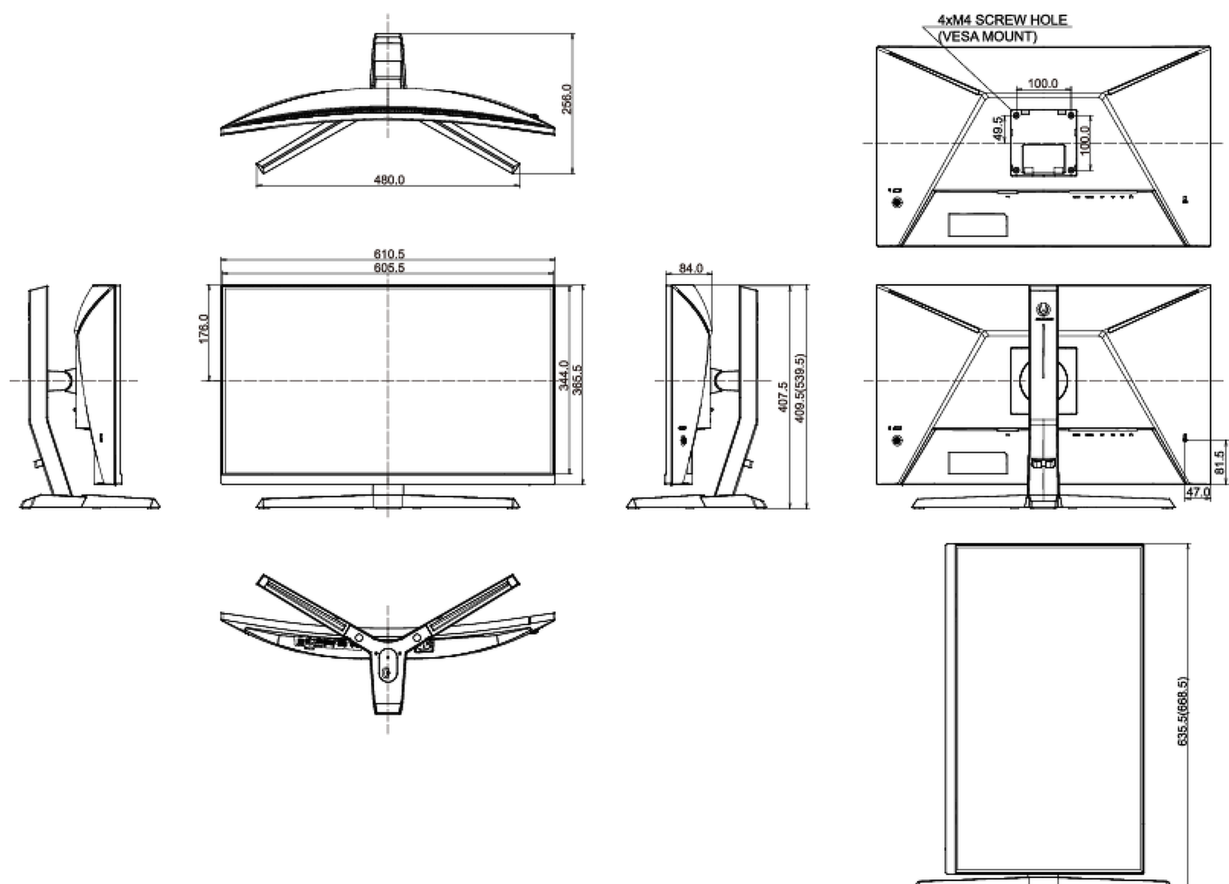

## 08 DIMENSIONS / WEIGHT

Product dimensions W x H x D 610.5 x 409.5 (539.5) x 256mm

Box dimensions W x H x D 692 x 505 x 228mm

Weight (without box) 5.7kg

Weight (with box) 7.5kg

EAN code 4948570118878

*All trademarks and registered trademarks acknowledged. E & O E. Specification subject to change without notice. All LCD's comply with ISO-9241-307:2008 in connection with pixel defects.*