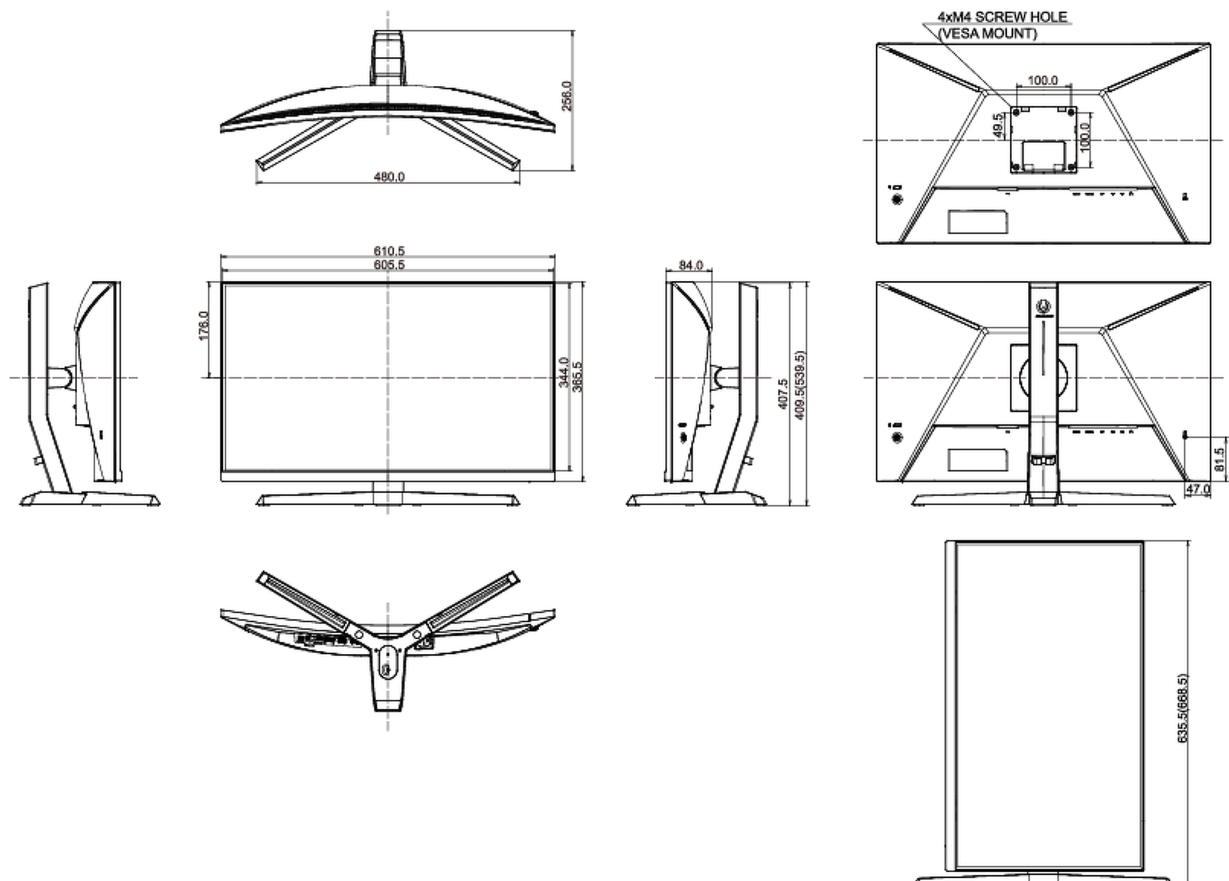

## 08 DIMENSIONS / WEIGHT

Product dimensions W x H x D 610.5 x 409.5 (539.5) x 256mm

Box dimensions W x H x D 692 x 505 x 228mm

Weight (without box) 5.7kg

Weight (with box) 7.5kg

EAN code 4948570118878

*All trademarks and registered trademarks acknowledged. E & O E. Specification subject to change without notice. All LCD's comply with ISO-9241-307:2008 in connection with pixel defects.*