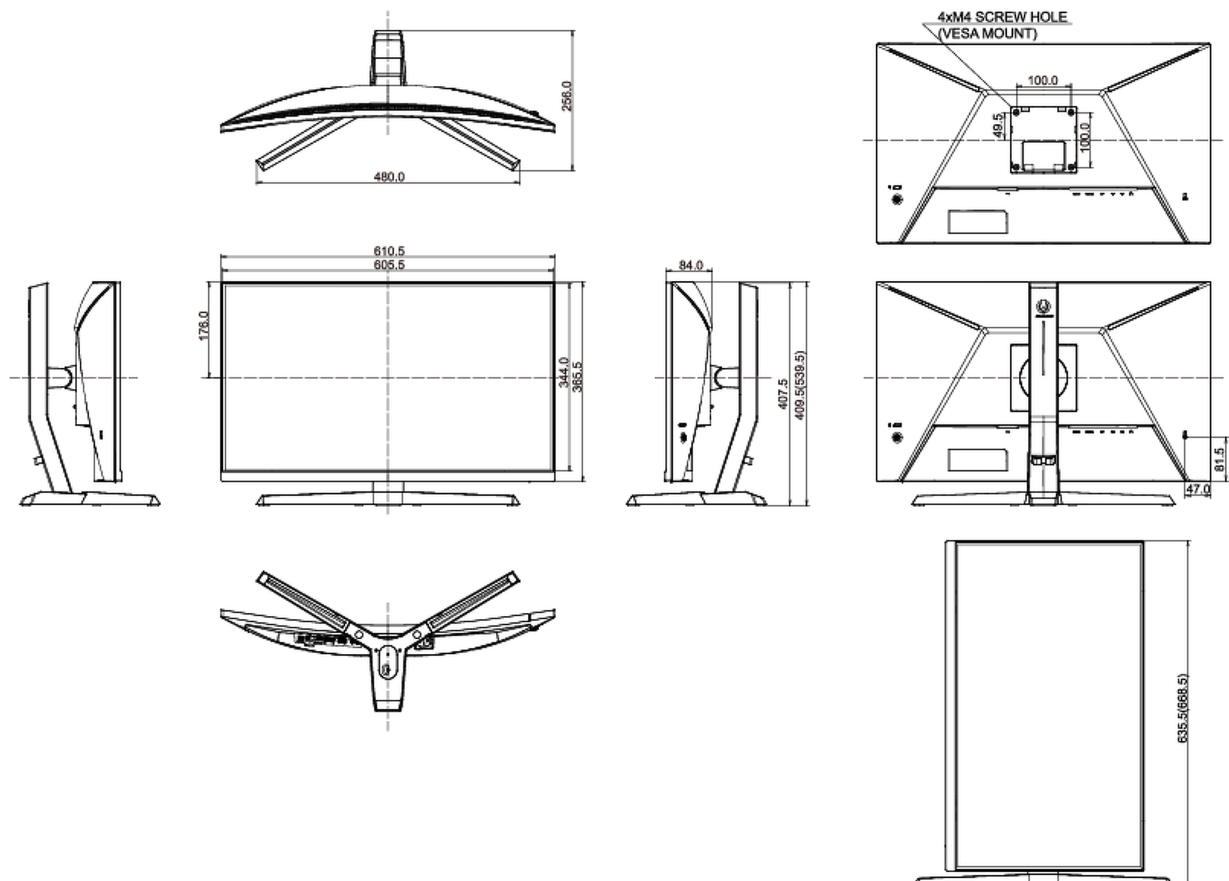

Cable management system yes

MTBF 50000 hours

05 ACCESSORIES INCLUDED

Cables power, USB, HDMI

Other quick start guide, safety guide

06 POWER MANAGEMENT

Power supply unit internal

Power supply AC 100 - 240V, 50/60Hz

Power usage 28W typical, 0.5W stand by, 0.3W off mode

07 SUSTAINABILITY

Regulations CE, TÜV-Bauart, EAC, RoHS support, ErP, WEEE, REACH, UKCA

Energy efficiency class (Regulation (EU) 2017/1369) E

REACH SVHC above 0.1%: Lead

08 DIMENSIONS / WEIGHT

Product dimensions W x H x D 610.5 x 409.5 (539.5) x 256mm

Box dimensions W x H x D 692 x 505 x 228mm

Weight (without box) 5.7kg

Weight (with box) 7.5kg

EAN code 4948570118878