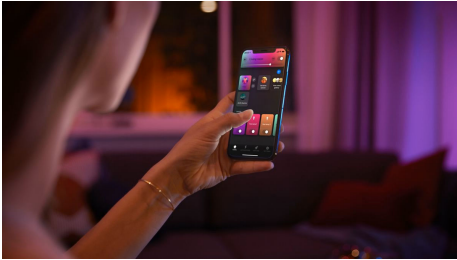

Highlights

Control up to 10 lights with the Bluetooth app

With the Hue Bluetooth app, you can control your Hue smart lights in a single room of your home. Add up to 10 smart lights and control them all with just the touch of a button on your mobile device.