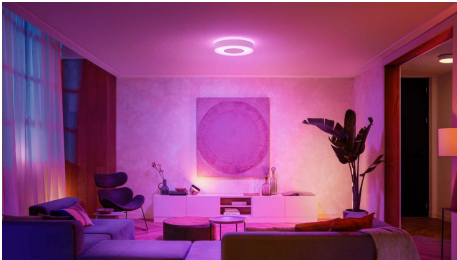

## Create a personalised experience with colourful smart light

Use millions of colours of light to transform any room in your home, instantly creating a unique atmosphere. With the touch of a button, you can transform your living room with a pink glow or light your entire home in vibrant colours to turn any night at home into a personalised party.