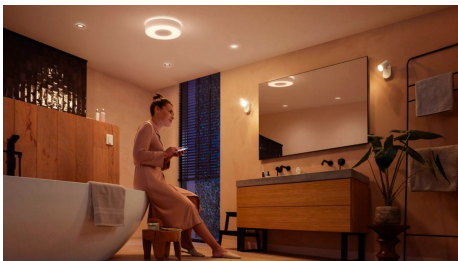

## Set the mood with warm-to-cool white smart lights

Choose from over 50,000 shades of warm-to-cool white light to create the perfect ambiance in your bathroom for each activity and time of day. Use bright, white light each morning to start the day energised and alert, or match your evening wind-down routine with a dim golden glow.