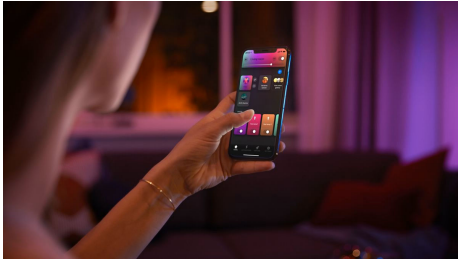

Highlights

Control up to 10 lights with the Bluetooth app

With the Hue Bluetooth app, you can control your Hue smart lights in a single room of your home. Add up to 10 smart lights and control them all with just the touch of a button on your mobile device.