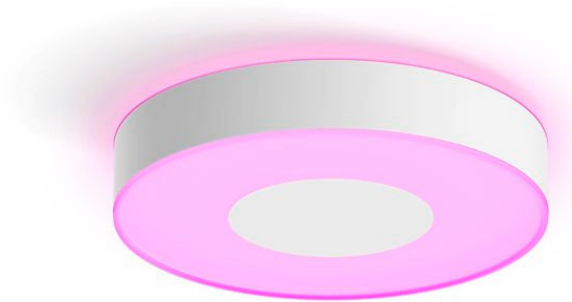

## Easy smart lighting

Bring colourful light to the bathroom with the medium Xamento ceiling light. With a contemporary design and unique light effect, this ceiling light not only supports your daily bathroom routine – it makes it fun.