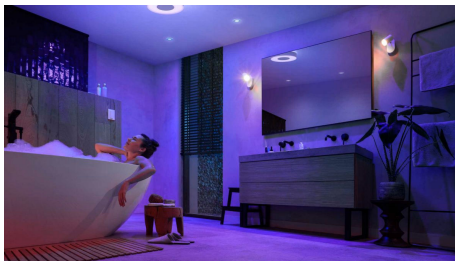

## Create a personalised experience with colourful smart light

Use millions of colours of light to transform your bathroom, instantly creating a unique atmosphere. With the touch of a button, you can cast your soak in the tub surrounded in a calming pink glow, or light your bathroom in vibrant purple to make getting ready for a night out with friends even more fun.