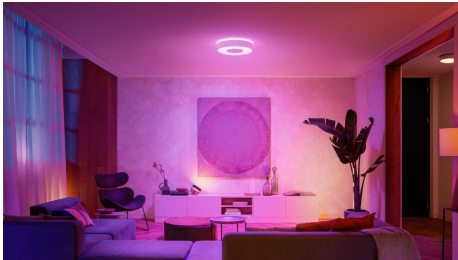

## Create a personalised experience with colourful smart light

Use millions of colours of light to transform any room in your home, instantly creating a unique atmosphere. With the touch of a button, you can transform your living room with a pink glow or light your entire home in vibrant colours to turn any night at home into a personalised party.