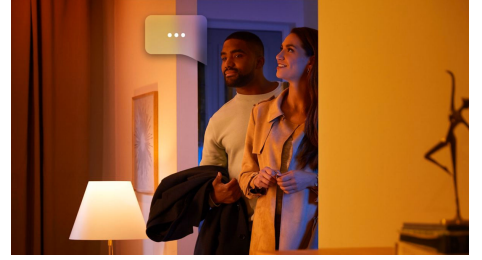

Set up hands-free voice control

Philips Hue works with Amazon Alexa and Google Assistant when paired with a compatible Google Nest or Amazon Echo device. Control multiple lights in a room or just a single lamp with simple voice commands.