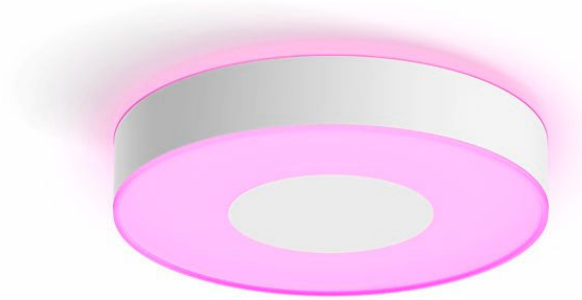

## Easy smart lighting

Make a statement in any room with the contemporary design of the medium Infuse ceiling light in white. Cast a subtle glow against the ceiling while shining powerful light downwards – in any shade of white or coloured light.