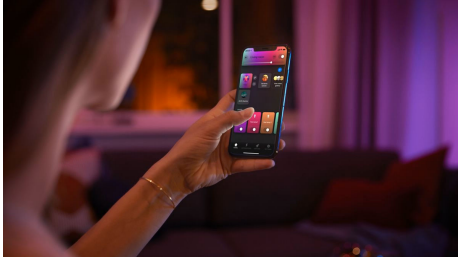

Highlights

Control up to 10 lights with the Bluetooth app

With the Hue Bluetooth app, you can control your Hue smart lights in a single room of your home. Add up to 10 smart lights and control them all with just the touch of a button on your mobile device.