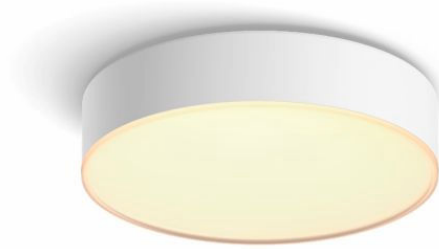

PHILIPS

hue

Enrave small ceiling lamp

Hue White Ambiance

Integrated LED

Bluetooth control via app

Dimmer switch included

Add Hue Bridge to unlock more

4115831P6

Easy smart lighting

Made to illuminate smaller areas such as doorways, the small Enrave ceiling light in white casts a gentle ring of light downwards. Its contemporary design and range of white light will blend into any home.