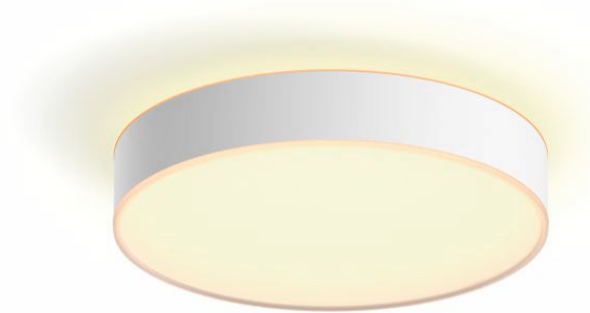

Easy smart lighting

Designed for larger areas, such as the bedroom, the medium Enrave ceiling lamp in white casts a subtle glow against the ceiling and powerful light downwards. This fixture offers warm-to-cool white light and a unique, contemporary look.

Light characteristics

- Colour temperature: 2200-6500 K

Miscellaneous

- Especially designed for: Kitchen, Bedroom, Living Room
- Style: Modern
- Type: Ceiling Lights

Product dimensions and weight

- Overall height: 860 mm
- Overall length: 381 mm
- Overall width: 381 mm