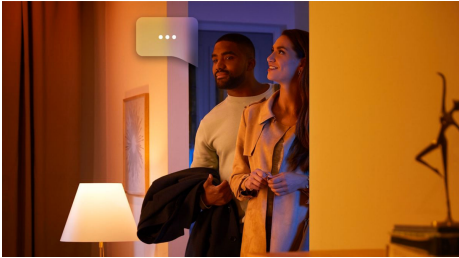

Set up hands-free voice control

Philips Hue works with Amazon Alexa and Google Assistant when paired with a compatible Google Nest or Amazon Echo device. Control multiple lights in a room or just a single lamp with simple voice commands.