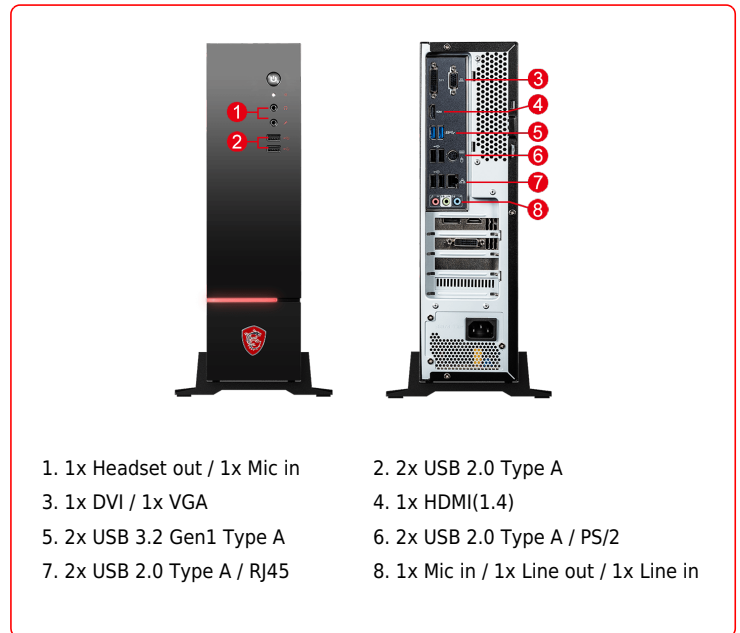

msi

DESKTOP

MAG Codex S 10th

CONQUER THE BATTLEFIELD

FEATURES

Wi-Fi 6

Working on NAS with the latest wireless solution supports MU-MIMO and BSS color technology, delivering speeds up to 2400Mbps to make editing and working faster ever

Easy to upgrade

Easy to access and upgrade components to keep the system up to date with the latest hardware.

MSI Graphics

Armed with MSI breathtaking graphics card for the best in game performance.

Compact Size

The same performance as a big gaming rig but in a powerful small sized chassis so you can take it anywhere.

SPECIFICATIONS

Operating System	Windows 10 Home
CPU	Up to 10 th Gen Intel® Core™ i7-10700 processors
Chipset	Intel® H410
Storage	1 x M.2 2280 SSD (SATA/PCIe Combo) 2 x 3.5" HDD
System Memory	2 x U-DIMMs 2666MHz DDR4, Max: 64GB
Sound	7.1 Channel HD Audio (ALC892)
I/O (Front)	2 x USB 2.0 Type A 1 x Mic-in 1 x Headphone-out
I/O (Rear)	1 x VGA out 1 x DVI out 1 x HDMI out (1.4) 2 x USB 3.2 Gen 1 Type A 1 x PS/2 Combo 1 x RJ45 4 x USB 2.0 Type A 3 x Audio jacks *Tips: The display function is only available on non F series processors.
Wireless LAN	Intel® Wi-Fi 6 AX200
Bluetooth	5.1
LAN	Intel WGI219V (1G)
AC Adapter / PSU	300W 80 Plus TFX Bronze certified
Cooling System	Fan Cooler
Volume	13L / 27.47pt
Dimension (WxDxH)	163.5 x 420.2 x 356.8 mm 6.44 x 16.54 x 14.02 inch
WEIGHT (N.W./ G.W.)	6.36 kg / 8.36 kg 14.02 lbs / 18.43 lbs
Accessories	1 x Manual (optional) 1 x Quick guide 1 x Warranty card 1 x Power cord
Software	Office2016 (30 days trial) BurnRecovery Norton SymSilent (60 days trial) PhotoDirector 10 PowerDirector 17 MSI App Player

CONNECTIONS

- | | |
|-------------------------------|-----------------------------------------|
| 1. 1x Headset out / 1x Mic in | 2. 2x USB 2.0 Type A |
| 3. 1x DVI / 1x VGA | 4. 1x HDMI(1.4) |
| 5. 2x USB 3.2 Gen1 Type A | 6. 2x USB 2.0 Type A / PS/2 |
| 7. 2x USB 2.0 Type A / RJ45 | 8. 1x Mic in / 1x Line out / 1x Line in |