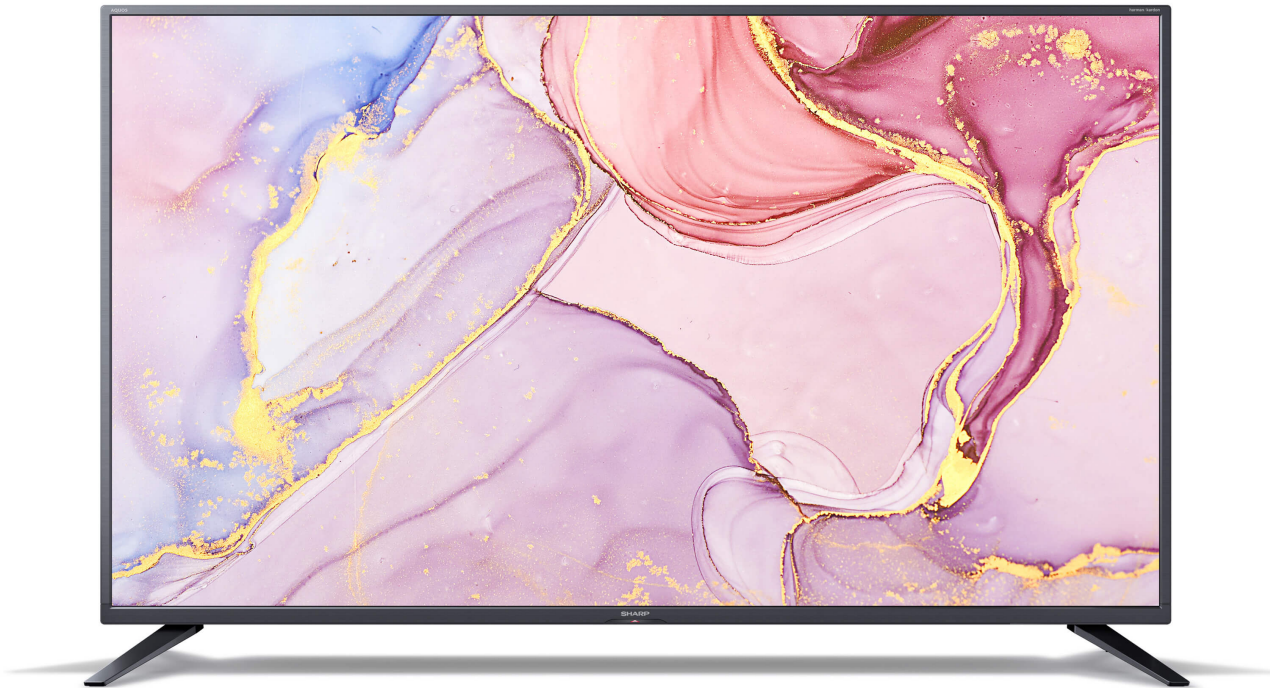

50BJ4E  
Ref: 4T-C50BJ4EF2NB

# 50" 4K ULTRA HD

The 50BJ4E is a 4K Ultra High Definition Smart LED TV with exceptional picture quality.

## HIGHLIGHTS

- 4K UHD SMART TV
- HDR (High Dynamic Range)
- SCREEN SIZE 127 cm (50")
- HARMAN/KARDON SPEAKER SYSTEM
- WIRELESS CONNECTION WITH MOBILE DEVICES
- SD CARD READER
- 3x HDMI INPUTS
- HD TUNER DVB-T/T2/C/S/S2 (MPEG4 + 10-bit HEVC/H.265)

Smart Ultra HD 50BJ4E provides a wide range of connection possibilities. Three HDMI ports are able to receive a 2160p@60Hz signal (as specified in HDMI 2.0), and three USB ports are ready for connecting a USB stick or hard disc drive with your favourite multimedia content.