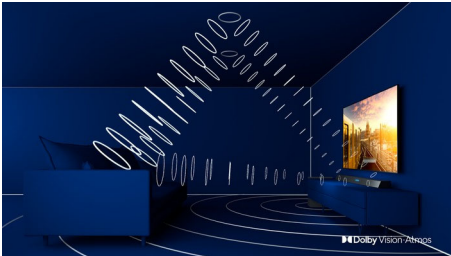

PHILIPS

4K UHD LED Android TV

3-sided Ambilight TV Major HDR formats supported, P5 Perfect Picture Engine, 177 cm (70") Android TV

70PUS8556/12

Highlights

3-sided Ambilight

With Philips Ambilight every moment feels closer. Intelligent LEDs around the edge of the TV respond to the on-screen action and emit an immersive glow that's simply captivating. Experience it once and wonder how you enjoyed TV without it.

Dolby Vision + Dolby Atmos

Support for Dolby's premium sound and video formats means the HDR content you watch will look-and sound-glorious. You'll enjoy a picture that reflects the director's original intentions and experience spacious sound with real clarity and depth.