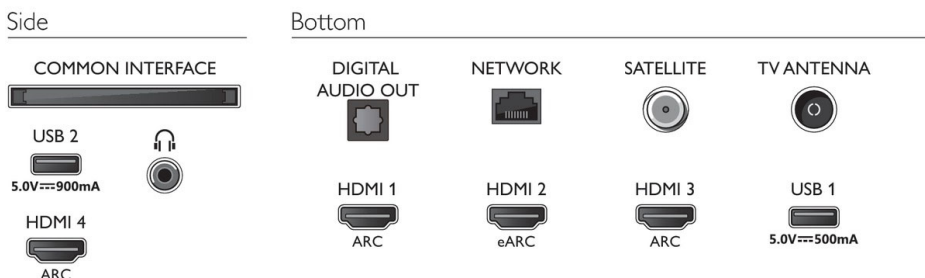

Connections

Issue date 2021-06-24

Version: 5.3.1

12 NC: 8670 001 74947
EAN: 87 18863 02877 3

© 2021 Koninklijke Philips N.V.
All Rights reserved.

Specifications are subject to change without notice.
Trademarks are the property of Koninklijke Philips N.V.
or their respective owners.

www.philips.com

- EPG and actual visibility (up to 8 days) is country and operator dependent.
- Android App offerings vary per country. For more details please visit your local Google Play Store.
- Energy consumption in kWh per year, based on the power consumption of the television operating 4 hours per day for 365 days. The actual energy consumption will depend on how the television is used.
- The TV supports DVB reception for 'Free to air' broadcast. Specific DVB operators may not be supported. An up to date list can be found in the FAQ section of the Philips support website. For some operators Conditional Access and subscription are required. Contact your operator for more information.
- Philips TV Remote app and related functionalities vary per TV model, operator, and country, as well as smart device model and OS. For more details please visit: www.philips.com/TVRemoteapp.
- Smart TV app offerings vary per TV model and country. For more details please visit: www.philips.com/smarttv.
- USB recording for digital channels only, recordings may be limited by broadcast copy protection (CI+). Country and channel restrictions may apply.
- This television contains lead only in certain parts or components where no technology alternatives exist in accordance with existing exemption clauses under the RoHS Directive.
- *Memory size (Flash) : 16G, the actual available disc space may differ (dependant on e.g. (pre-)installed apps, installed operating system, etc.)
- Google Assistant is available on Philips Android TVs running on Android O (8) or higher OS version. Google Assistant is available in selected languages and countries.
- Amazon Prime is available in selected languages and countries.
- Amazon, Alexa and all related logos are trademarks of Amazon.com, Inc. or its affiliates. Amazon Alexa is available in selected languages and countries.
- Netflix subscription required. Subject to terms at <https://www.netflix.com>
- Disney+ subscription required. Subject to terms at <https://www.disneyplus.com> (c) 2020 Disney and its related entities. Disney+ is available in selected languages and countries.
- Rakuten TV is available in selected languages and countries.