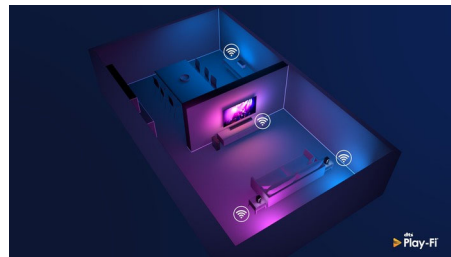

DTS Play-Fi compatible

With DTS Play-Fi on your Philips TV you can connect to compatible speakers in any room.

Got wireless speakers in the kitchen? Listen to the movie while you make a snack, or keep up with the sports commentary while you get everyone drinks.

HDMI 2.1 VRR and low latency

Ready for gaming

Your Philips TV boasts the latest HDMI 2.1 connectivity, and the TV automatically switches to a low latency setting when you start playing a game on your console. VRR is supported for smooth fast-action gameplay. Ambilight's gaming mode brings the thrill right into the room.