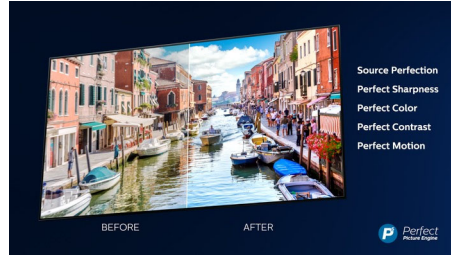

Philips P5 Picture Engine

The Philips P5 engine delivers a picture as brilliant as the content you love. Details have noticeably more depth. Colors are vivid, while skin tones look natural. Contrast is so crisp you'll feel every detail. Motion is perfectly smooth.