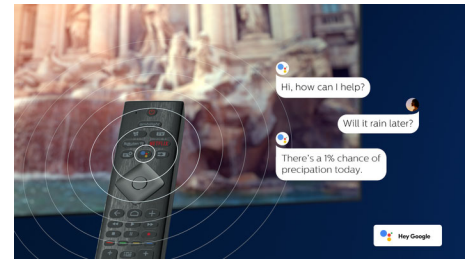

DTS Play-Fi compatible

With DTS Play-Fi on your Philips TV you can connect to compatible speakers in any room.

Got wireless speakers in the kitchen? Listen to the movie while you make a snack, or keep up with the sports commentary while you get everyone drinks.

HDMI 2.1 VRR and low latency

Ready for gaming

Your Philips TV boasts the latest HDMI 2.1 connectivity, and the TV automatically switches to a low latency setting when you start playing a game on your console. VRR is supported for smooth fast-action gameplay. Ambilight's gaming mode brings the thrill right into the room.

AI voice control

Push a button on the remote to talk to the Google Assistant. Control the TV or Google Assistant-compatible smart home devices with your voice. Or ask Alexa to control the TV via Alexa-enabled devices.