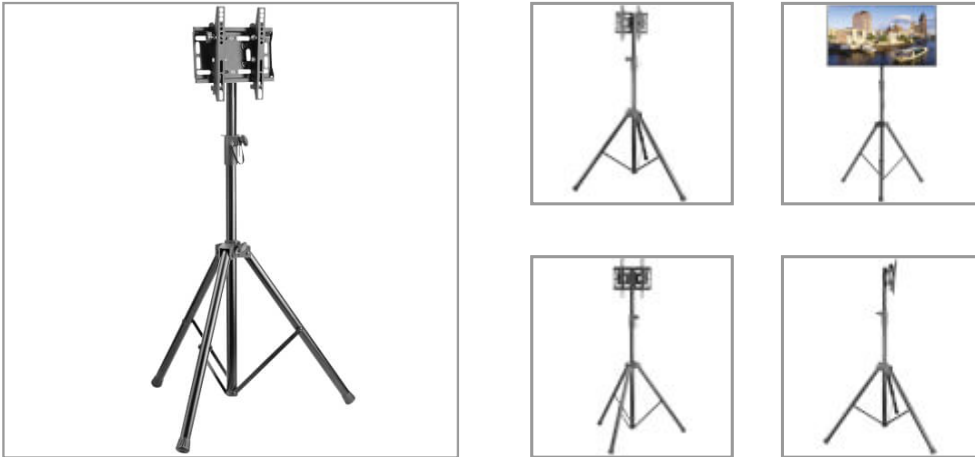

# Portable Digital Signage Stand for 23” to 42” Flat-Screen Displays

MODEL NUMBER: DMPDS2342TRIC

Tripod-style portable TV stand sets up quickly for delivering your message in a classroom, lobby or anywhere else with heavy foot traffic.

### Set Up Your Digital Signage Wherever Your Audience Is

This portable TV stand fits most flat-panel displays, whiteboards and monitors from 23 to 42 inches (58 to 107 centimeters). It assembles easily to allow convenient setup wherever foot traffic flows, such as classrooms, trade shows, lecture halls, offices, auditoriums, restaurants, bars and hotels. The tripod-style stand adjusts to five different heights, and the display tilts for comfortable custom viewing.

### Durable Steel Frame Designed to Last

The frame withstands the stress of repeated adjustments and supports up to 77 pounds (35 kilograms). Use the easy-grip knobs and security pin to lock the frame into place and protect the display against tipping. Because the tripod folds when not in use, the DMPDS2342TRIC is easy to transport and store.

## Highlights

- Supports most monitors, whiteboards and interactive displays from 23 to 42 in.
- Durable steel frame blends into any room décor and supports up to 77 lb.
- Tripod-style stand adjusts to different heights for comfortable custom viewing
- Easy-grip knobs and security pin lock stand into place and ensure display's safety