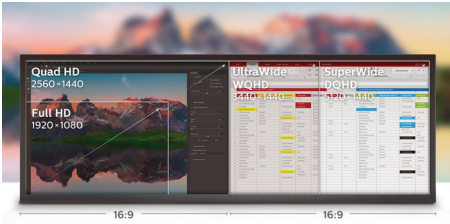

reddot award 2018
winner

PHILIPS

32:9 SuperWide curved LCD display
P Line 49 (48.8"/124 cm diag.), 5120 x 1440 (Dual QHD)

498P9Z/01

Highlights

32:9 SuperWide

32:9 SuperWide 49" screen with 5120 x 1440 resolution is designed to replace multiscreen setups for a massive wide view. It's like having two 27" 16:9 Quad HD displays side by side. SuperWide monitors offer the screen area of dual monitors without the complicated setup.