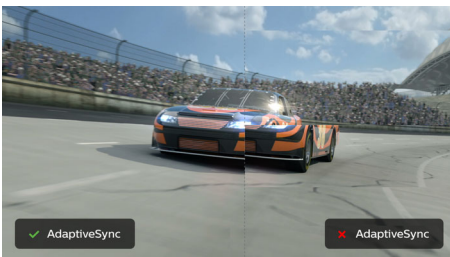

Philips Brilliance
32:9 SuperWide curved
LCD display

P Line

49 (48.8"/124 cm diag.)
5120 x 1440 (Dual QHD)

Brilliance

498P9Z

Wide open possibilities

with two high-performance monitors in one

Our award-winning 49" SuperWide display is like two full-size high performance monitors in-one. DisplayHDR 400 display with 165Hz and Adaptive-Sync technology offers the smoothest experience, no matter entertainment or design creation.

reddot award 2018
winner

PHILIPS

32:9 SuperWide curved LCD display
P Line 49 (48.8"/124 cm diag.), 5120 x 1440 (Dual QHD)

498P9Z/01

Highlights

32:9 SuperWide

32:9 SuperWide 49" screen with 5120 x 1440 resolution is designed to replace multiscreen setups for a massive wide view. It's like having two 27" 16:9 Quad HD displays side by side. SuperWide monitors offer the screen area of dual monitors without the complicated setup.

1800 r Curved display

Innovative curved display offers less image distortion, a wider field of view, reduced glare and more comfort for your eyes.

Adaptive-Sync technology

Gaming shouldn't be a choice between choppy gameplay or broken frames. Get fluid, artefact-free performance at virtually any frame rate with Adaptive-Sync technology, smooth quick refresh and ultra-fast response time.