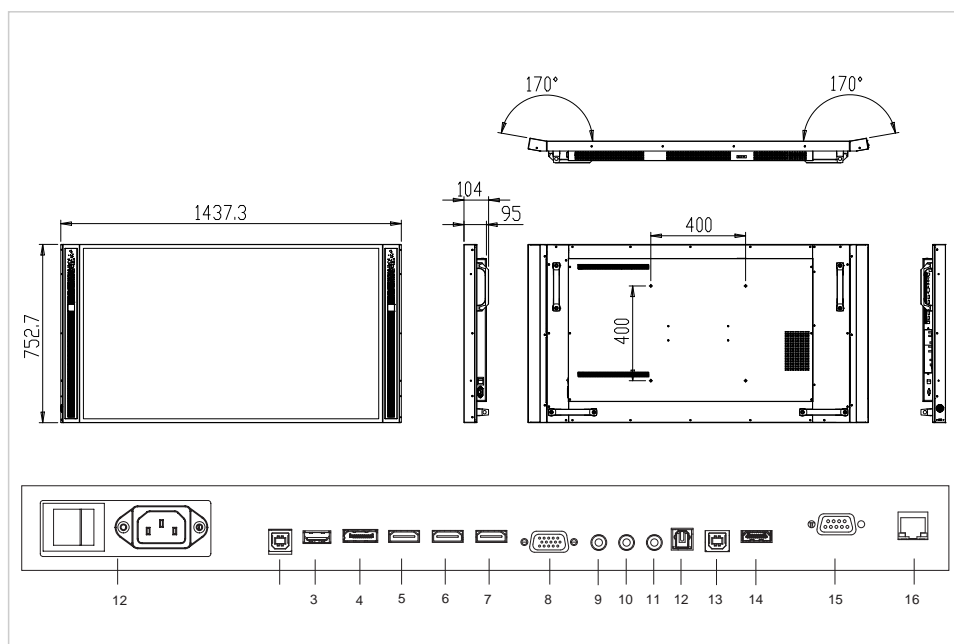

1	Power
2	Touch USB 1
3	Service USB port
4	DisplayPort
5	HDMI 1
6	HDMI 2
7	HDMI out
8	VGA (PC)
9	PC audio in
10	IR extender
11	Audio out
12	SPDIF
13	Touch USB 2
14	HDMI 3
15	RS232
16	Ethernet

Specifications

Article dimensions	- x 753 x 103 (mm)
HD type	4K Ultra HD
Viewing angle	H: 178° / V: 178°
Display diagonal	55"
Display brightness	370 cd/m²
Contrast ratio typical / dynamic	- / 5000 (:1 / :1)
Response time	8 ms
Display number of colours	1.073 billion colours
Display resolution / refresh rate	3840 x 2160 / 60 (px / fps)
Ops slot	Yes
Fanless	Yes
Display control	Keypad, RS-232C, IR remote controller
Automatic brightness adjustment	Yes
Speaker	2x20W front facing
Mounting interface	600x400, M8
Mounting interface accessories	VESA 100x100
Power / Sleep / Standby	150 / - / 0.5 (W)
Durability / Lifespan	16/7 / - (Hours)
Input connectors	HDMI 2.0 (3x), DisplayPort 1.2, VGA, PC audio-in, IR extender, USB 3.0 (OPS)
Output connectors	HDMI 2.0, Audio-out, SPDIF audio-out
Touch operation	2mm passive stylus, Finger or 6mm stylus, Palm
Number of touch points	20
Driver	Plug and play
Package contents	e-Screen, Remote control unit, Quick setup guide, Ergonomic stylus, 2mm stylus, USB flash drive, Power cable
Supported OS	Windows 10, Windows 7, Windows 8.1, Windows 8, Mac OSX 10.10, 10.11, 10.12
Product warranty	5 Years

Logistics

Quantity	1
Packing dimensions	225 x 1486 x 980 (mm)