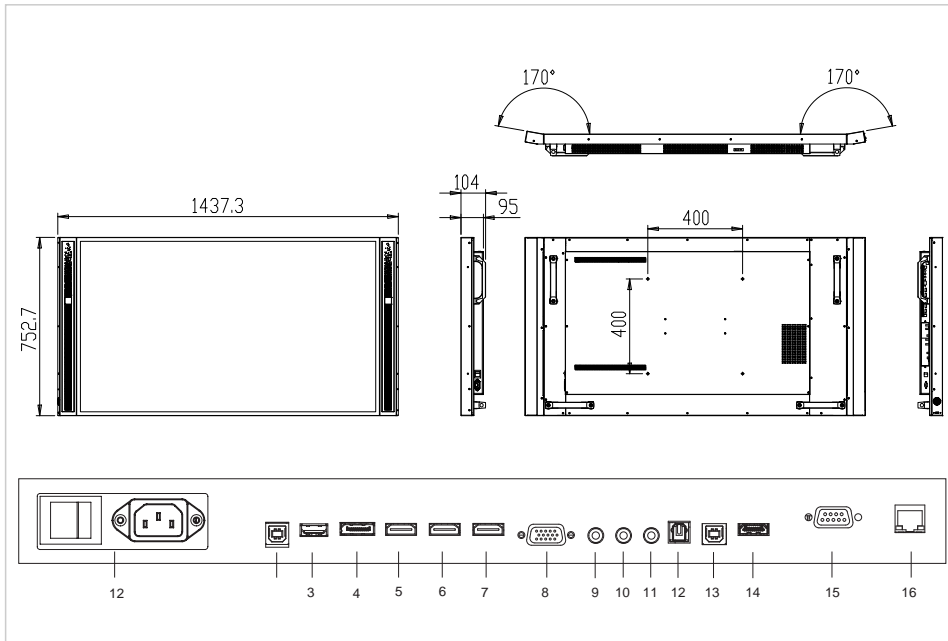

1	Power
2	Touch USB 1
3	Service USB port
4	DisplayPort
5	HDMI 1
6	HDMI 2
7	HDMI out
8	VGA (PC)
9	PC audio in
10	IR extender
11	Audio out
12	SPDIF
13	Touch USB 2
14	HDMI 3
15	RS232
16	Ethernet

Specifications

Article dimensions	- x 753 x 103 (mm)
HD type	4K Ultra HD
Viewing angle	H: 178° / V: 178°
Display diagonal	55"
Display brightness	370 cd/m²
Contrast ratio typical / dynamic	- / 5000 (:1 / :1)
Response time	8 ms
Display number of colours	1.073 billion colours
Display resolution / refresh rate	3840 x 2160 / 60 (px / fps)
Ops slot	Yes
Fanless	Yes
Display control	Keypad, RS-232C, IR remote controller
Automatic brightness adjustment	Yes
Speaker	2x20W front facing
Mounting interface	600x400, M8
Mounting interface accessories	VESA 100x100
Power / Sleep / Standby	150 / - / 0.5 (W)
Durability / Lifespan	16/7 / - (Hours)
Input connectors	HDMI 2.0 (3x), DisplayPort 1.2, VGA, PC audio-in, IR extender, USB 3.0 (OPS)
Output connectors	HDMI 2.0, Audio-out, SPDIF audio-out
Touch operation	2mm passive stylus, Finger or 6mm stylus, Palm
Number of touch points	20
Driver	Plug and play
Package contents	e-Screen, Remote control unit, Quick setup guide, Ergonomic stylus, 2mm stylus, USB flash drive, Power cable
Supported OS	Windows 10, Windows 7, Windows 8.1, Windows 8, Mac OSX 10.10, 10.11, 10.12
Product warranty	5 Years

Logistics

Quantity	1
Packing dimensions	225 x 1486 x 980 (mm)