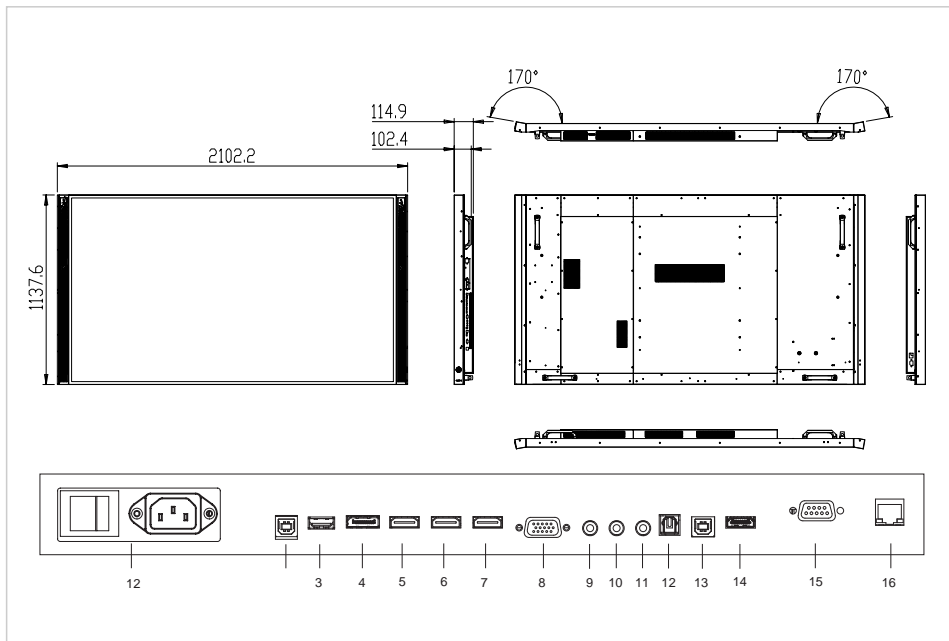

1	Power
2	Touch USB 1
3	Service USB port
4	DisplayPort
5	HDMI 1
6	HDMI 2
7	HDMI out
8	VGA (PC)
9	PC audio in
10	IR extender
11	Audio out
12	SPDIF
13	Touch USB 2
14	HDMI 3
15	RS232
16	Ethernet

Specifications

Article dimensions	- x - x 115 (mm)
HD type	4K Ultra HD
Viewing angle	H: 178° / V: 178°
Display diagonal	86 "
Display brightness	370 cd/m²
Contrast ratio typical / dynamic	- / 5000 (:1 / :1)
Response time	8 ms
Display number of colours	1.073 billion colours
Display resolution / refresh rate	3840 x 2160 / 60 (px / fps)
Ops slot	Yes
Fanless	Yes
Display control	Keypad, RS-232C, IR remote controller
Automatic brightness adjustment	Yes
Speaker	2x20W front facing
Mounting interface	600x400, M8
Mounting interface accessories	VESA 100x100
Power / Sleep / Standby	380 / - / 0.5 (W)
Durability / Lifespan	16/7 / - (Hours)
Input connectors	HDMI 2.0 (3x), DisplayPort 1.2, VGA, PC audio-in, IR extender, USB 3.0 (OPS)
Output connectors	HDMI 2.0, Audio-out, SPDIF audio-out
Touch operation	2mm passive stylus, Finger or 6mm stylus, Palm
Number of touch points	20
Driver	Plug and play
Package contents	e-Screen, Remote control unit, Quick setup guide, 2mm stylus, USB flash drive, Power cable
Supported OS	Windows 10, Windows 7, Windows 8.1, Windows 8, Mac OSX 10.10, 10.11, 10.12
Product warranty	5 Years

Logistics

Quantity	1
Packing dimensions	298 x 2295 x 1390 (mm)
Weight (gross/net)	121.04 kg / -