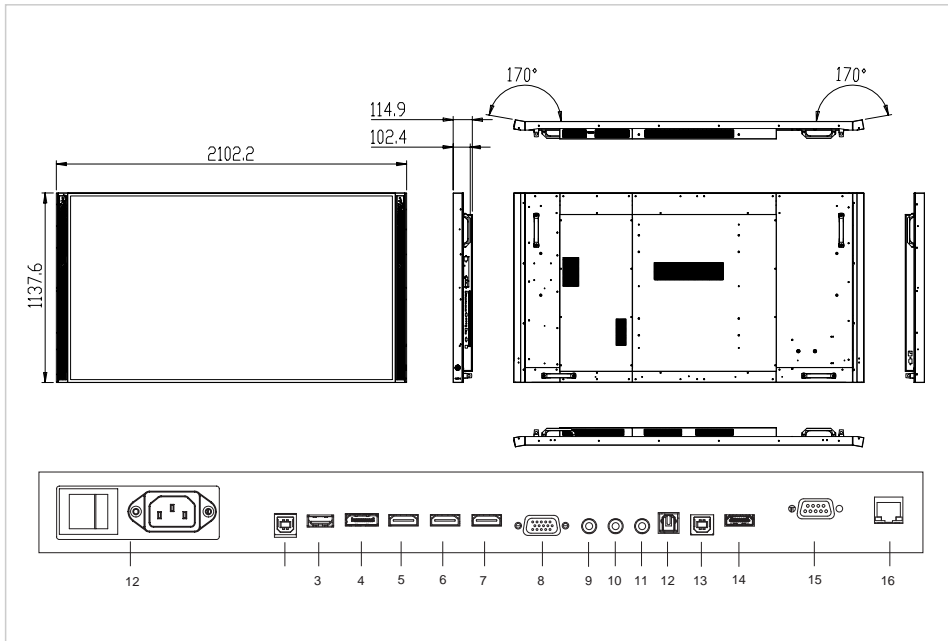

1	Power
2	Touch USB 1
3	Service USB port
4	DisplayPort
5	HDMI 1
6	HDMI 2
7	HDMI out
8	VGA (PC)
9	PC audio in
10	IR extender
11	Audio out
12	SPDIF
13	Touch USB 2
14	HDMI 3
15	RS232
16	Ethernet

Specifications

Article dimensions	- x - x 115 (mm)
HD type	4K Ultra HD
Viewing angle	H: 178° / V: 178°
Display diagonal	86 "
Display brightness	370 cd/m²
Contrast ratio typical / dynamic	- / 5000 (:1 / :1)
Response time	8 ms
Display number of colours	1.073 billion colours
Display resolution / refresh rate	3840 x 2160 / 60 (px / fps)
Ops slot	Yes
Fanless	Yes
Display control	Keypad, RS-232C, IR remote controller
Automatic brightness adjustment	Yes
Speaker	2x20W front facing
Mounting interface	600x400, M8
Mounting interface accessories	VESA 100x100
Power / Sleep / Standby	380 / - / 0.5 (W)
Durability / Lifespan	16/7 / - (Hours)
Input connectors	HDMI 2.0 (3x), DisplayPort 1.2, VGA, PC audio-in, IR extender, USB 3.0 (OPS)
Output connectors	HDMI 2.0, Audio-out, SPDIF audio-out
Touch operation	2mm passive stylus, Finger or 6mm stylus, Palm
Number of touch points	20
Driver	Plug and play
Package contents	e-Screen, Remote control unit, Quick setup guide, 2mm stylus, USB flash drive, Power cable
Supported OS	Windows 10, Windows 7, Windows 8.1, Windows 8, Mac OSX 10.10, 10.11, 10.12
Product warranty	5 Years

Logistics

Quantity	1
Packing dimensions	298 x 2295 x 1390 (mm)
Weight (gross/net)	121.03 kg / -