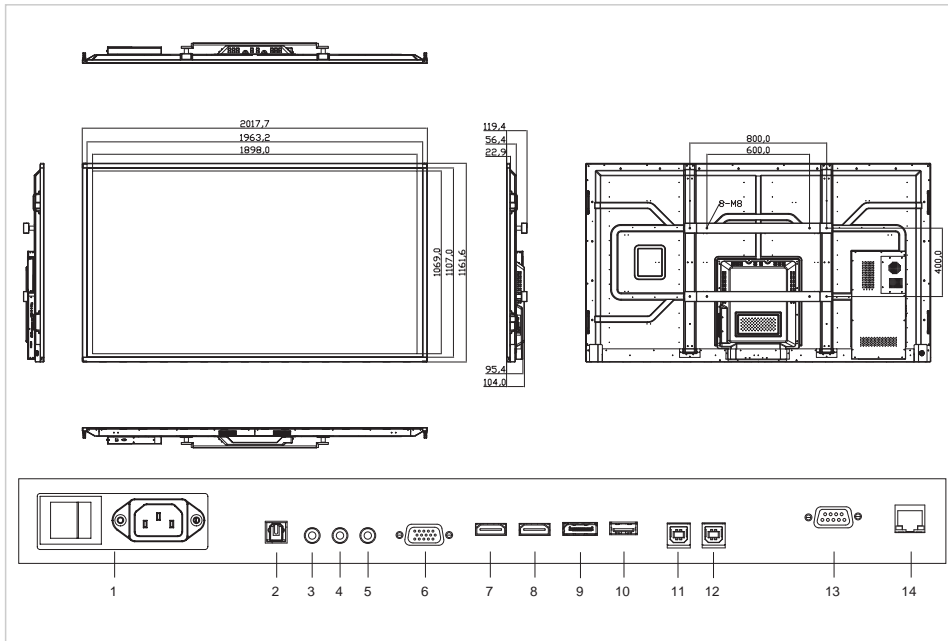

### Recommended accessories

- Flipbox software license suite (Art.No. 7-197002)

Art.No. **7-801150-86CH**

GTIN **8713797089760**

1	Power
2	SPDIF
3	Audio out
4	IR extender
5	PC audio in
6	VGA (PC)
7	HDMI 1
8	HDMI 2
9	DisplayPort
10	Service USB port
11	Touch USB 2
12	Touch USB 1
13	RS232
14	Ethernet

## Specifications

Article dimensions	- x - x 119 (mm)
Bezel width	27 mm
HD type	4K Ultra HD
Viewing angle	H: 178° / V: 178°
Display diagonal	86 "
Display brightness	350 cd/m <sup>2</sup>
Contrast ratio typical / dynamic	- / 5000 (:1 / :1)
Response time	8 ms
Display number of colours	1.073 billion colours
Display resolution / refresh rate	- / 60 (px / fps)
Ops slot	Yes
Fanless	Yes
Display control	RS-232C, Keypad, IR remote controller, Ethernet
Automatic brightness adjustment	Yes
Speaker	2x10W@4Ω
Mounting interface	600x400, M8
Power / Sleep / Standby	380 / - / 0.5 (W)
Durability / Lifespan	16/7 / - (Hours)
Input connectors	HDMI 2.0 (2x), DisplayPort 1.2, VGA, PC audio-in, IR extender
Output connectors	Audio-out, SPDIF audio-out
Touch operation	2mm passive stylus, Finger, Glove, Stylus, Palm
Number of touch points	20
Driver	Win: plug and play (optional driver) / Mac: driver
Package contents	e-Screen, Remote control unit, Quick setup guide, IR extender, USB flash drive, EasyFix Cable Clips, HDMI cable, USB cable, 2mm stylus, Stylus, Power cable
Supported OS	Windows 10, Windows 8.1, Windows 8, Windows 7, Mac OSX
Product warranty	5 Years

# DATA SHEET

Packing dimensions	275 x 2170 x 1295 (mm)
Weight (gross/net)	81.83 kg / -