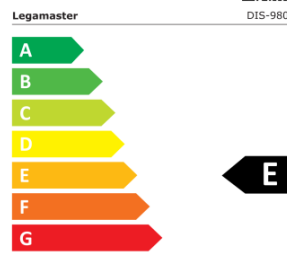

350 kWh/1000h

Specifications

Bezel width	21.5 mm
HD type	4K Ultra HD
Viewing angle	H: 178° / V: 178°
Display diagonal	98 "
Display brightness	500 cd/m²
Contrast ratio typical / dynamic	1200 / - (:1 / :1)
Response time	8 ms
Display number of colours	1.073 billion colours
Display resolution / refresh rate	3840 x 2160 / 60 (px / fps)
Ops slot	Yes
Fanless	Yes
Display control	Keypad, RS-232C, IR remote controller
Automatic brightness adjustment	No
Speaker	2x15W
Mounting interface	800x600, M8
Power / Sleep / Standby	420 / 0.5 / 0.5 (W)
Durability / Lifespan	18/7 / 50000 (Hours)
Input connectors	HDMI 2.0, DisplayPort 1.2, VGA, DVI-D, BNC, USB 2.0 (2x), Audio in 3.5mm, Ethernet, RS232
Output connectors	Audio out 3.5mm, SPDIF audio-out
Package contents	Quick setup guide, Remote control unit, Power cable
Backlight type	Direct LED
Graphics	Mali G51
CPU	ARM Cortex A73x2, ARM Cortex A53x2
Internal memory	DDR / 2 (Gb)
Disk storage	eMMC / 16 (Gb)
Supported video modes	480i, 480p, 720i, 720p, 1080i, 1080p, 2160i, 2160p
Product warranty	5 Years

Logistics

Quantity	1
Packing dimensions	450 x 2550 x 1620 (mm)
Weight (gross/net)	133.13 kg / -