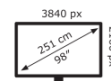

Specifications

Bezel width	21.5 mm
HD type	4K Ultra HD
Viewing angle	H: 178° / V: 178°
Display diagonal	98 "
Display brightness	500 cd/m²
Contrast ratio typical / dynamic	1200 / - (:1 / :1)
Response time	8 ms
Display number of colours	1.073 billion colours
Display resolution / refresh rate	3840 x 2160 / 60 (px / fps)
Ops slot	Yes
Fanless	Yes
Display control	Keypad, RS-232C, IR remote controller
Automatic brightness adjustment	No
Speaker	2x15W
Mounting interface	800x600, M8
Power / Sleep / Standby	420 / 0.5 / 0.5 (W)
Durability / Lifespan	18/7 / 50000 (Hours)
Input connectors	HDMI 2.0, DisplayPort 1.2, VGA, DVI-D, BNC, USB 2.0 (2x), Audio in 3.5mm, Ethernet, RS232
Output connectors	Audio out 3.5mm, SPDIF audio-out
Package contents	Quick setup guide, Remote control unit, Power cable
Backlight type	Direct LED
Graphics	Mali G51
CPU	ARM Cortex A73x2, ARM Cortex A53x2
Internal memory	DDR / 2 (Gb)
Disk storage	eMMC / 16 (Gb)
Supported video modes	480i, 480p, 720i, 720p, 1080i, 1080p, 2160i, 2160p
Product warranty	5 Years

Logistics

Quantity	1
Packing dimensions	450 x 2550 x 1620 (mm)
Weight (gross/net)	133.13 kg / -