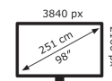

Specifications

Bezel width	21.5 mm
HD type	4K Ultra HD
Viewing angle	H: 178° / V: 178°
Display diagonal	98 "
Display brightness	500 cd/m²
Contrast ratio typical / dynamic	1200 / - (:1 / :1)
Response time	8 ms
Display number of colours	1.073 billion colours
Display resolution / refresh rate	3840 x 2160 / 60 (px / fps)
Ops slot	Yes
Fanless	Yes
Display control	Keypad, RS-232C, IR remote controller
Automatic brightness adjustment	No
Speaker	2x15W
Mounting interface	800x600, M8
Power / Sleep / Standby	420 / 0.5 / 0.5 (W)
Durability / Lifespan	18/7 / 50000 (Hours)
Input connectors	HDMI 2.0, DisplayPort 1.2, VGA, DVI-D, BNC, USB 2.0 (2x), Audio in 3.5mm, Ethernet, RS232
Output connectors	Audio out 3.5mm, SPDIF audio-out
Package contents	Quick setup guide, Remote control unit, Power cable
Backlight type	Direct LED
Graphics	Mali G51
CPU	ARM Cortex A73x2, ARM Cortex A53x2
Internal memory	DDR / 2 (Gb)
Disk storage	eMMC / 16 (Gb)
Supported video modes	480i, 480p, 720i, 720p, 1080i, 1080p, 2160i, 2160p
Product warranty	5 Years

Logistics

Quantity	1
Packing dimensions	450 x 2550 x 1620 (mm)
Weight (gross/net)	133.13 kg / -