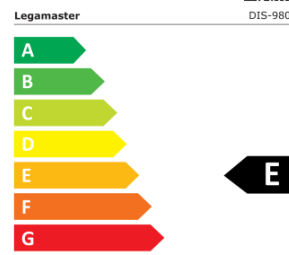

350 kWh/1000h

Specifications

Bezel width	21.5 mm
HD type	4K Ultra HD
Viewing angle	H: 178° / V: 178°
Display diagonal	98 "
Display brightness	500 cd/m²
Contrast ratio typical / dynamic	1200 / - (:1 / :1)
Response time	8 ms
Display number of colours	1.073 billion colours
Display resolution / refresh rate	3840 x 2160 / 60 (px / fps)
Ops slot	Yes
Fanless	Yes
Display control	Keypad, RS-232C, IR remote controller
Automatic brightness adjustment	No
Speaker	2x15W
Mounting interface	800x600, M8
Power / Sleep / Standby	420 / 0.5 / 0.5 (W)
Durability / Lifespan	18/7 / 50000 (Hours)
Input connectors	HDMI 2.0, DisplayPort 1.2, VGA, DVI-D, BNC, USB 2.0 (2x), Audio in 3.5mm, Ethernet, RS232
Output connectors	Audio out 3.5mm, SPDIF audio-out
Package contents	Quick setup guide, Remote control unit, Power cable
Backlight type	Direct LED
Graphics	Mali G51
CPU	ARM Cortex A73x2, ARM Cortex A53x2
Internal memory	DDR / 2 (Gb)
Disk storage	eMMC / 16 (Gb)
Supported video modes	480i, 480p, 720i, 720p, 1080i, 1080p, 2160i, 2160p
Product warranty	5 Years

Logistics

Quantity	1
Packing dimensions	450 x 2550 x 1620 (mm)
Weight (gross/net)	133.13 kg / -