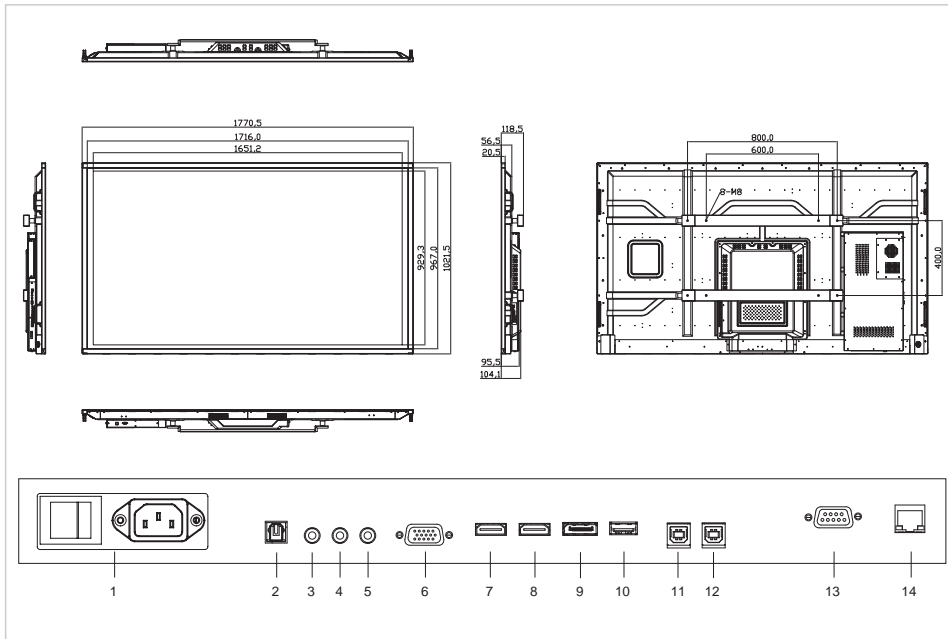

1	Power
2	SPDIF
3	Audio out
4	IR extender
5	PC audio in
6	VGA (PC)
7	HDMI 1
8	HDMI 2
9	DisplayPort
10	Service USB port
11	Touch USB 2
12	Touch USB 1
13	RS232
14	Ethernet

Specifications

Article dimensions	1771 x 1022 x 119 (mm)
Bezel width	27 mm
HD type	4K Ultra HD
Viewing angle	H: 178° / V: 178°
Display diagonal	75 "
Display brightness	350 cd/m²
Contrast ratio typical / dynamic	4000 / 5000 (:1 / :1)
Response time	8 ms
Display number of colours	1.073 billion colours
Display resolution / refresh rate	3840 x 2160 / 60 (px / fps)
Ops slot	No
Fanless	Yes
Display control	RS-232C, Keypad, IR remote controller, Ethernet
Automatic brightness adjustment	Yes
Speaker	2x10W@4Ω
Mounting interface	600x400, M8
Power / Sleep / Standby	300 / - / 0.5 (W)
Durability / Lifespan	16/7 / - (Hours)
Input connectors	HDMI 2.0 (2x), DisplayPort 1.2, VGA, PC audio-in, IR extender
Output connectors	Audio-out, SPDIF audio-out
Touch operation	2mm passive stylus, Finger, Glove, Stylus, Palm
Number of touch points	20
Driver	Win: plug and play (optional driver) / Mac: driver
Package contents	e-Screen, Remote control unit, Quick setup guide, USB flash drive, EasyFix Cable Clips, HDMI cable, USB cable, IR extender, 2mm stylus, Stylus, Power cable
Supported OS	Mac OSX, Linux, Windows 10, Windows 8.1, Windows 8, Windows 7, Windows XP
Product warranty	5 Years

Logistics

Quantity	1