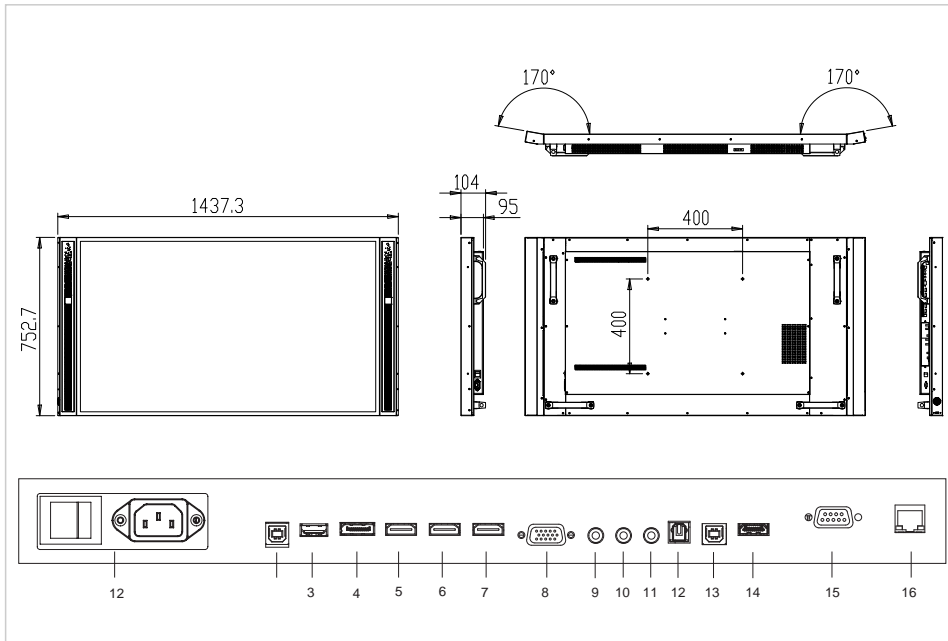

1	Power
2	Touch USB 1
3	Service USB port
4	DisplayPort
5	HDMI 1
6	HDMI 2
7	HDMI out
8	VGA (PC)
9	PC audio in
10	IR extender
11	Audio out
12	SPDIF
13	Touch USB 2
14	HDMI 3
15	RS232
16	Ethernet

Specifications

Article dimensions	- x - x 115 (mm)
HD type	4K Ultra HD
Viewing angle	H: 178° / V: 178°
Display diagonal	86 "
Display brightness	370 cd/m ²
Contrast ratio typical / dynamic	- / 5000 (:1 / :1)
Response time	8 ms
Display number of colours	1.073 billion colours
Display resolution / refresh rate	3840 x 2160 / 60 (px / fps)
Ops slot	Yes
Fanless	Yes
Display control	Keypad, RS-232C, IR remote controller
Automatic brightness adjustment	Yes
Speaker	2x20W front facing
Mounting interface	600x400, M8
Mounting interface accessories	VESA 100x100
Power / Sleep / Standby	380 / - / 0.5 (W)
Durability / Lifespan	16/7 / - (Hours)
Input connectors	HDMI 2.0 (3x), DisplayPort 1.2, VGA, PC audio-in, IR extender, USB 3.0 (OPS)
Output connectors	HDMI 2.0, Audio-out, SPDIF audio-out
Touch operation	2mm passive stylus, Finger or 6mm stylus, Palm
Number of touch points	20
Driver	Plug and play
Package contents	e-Screen, Remote control unit, Quick setup guide, 2mm stylus, USB flash drive, Power cable
Supported OS	Windows 10, Windows 7, Windows 8.1, Windows 8, Mac OSX 10.10, 10.11, 10.12
Product warranty	5 Years

Logistics

Quantity	1
Packing dimensions	298 x 2295 x 1390 (mm)
Weight (gross/net)	121.06 kg / -