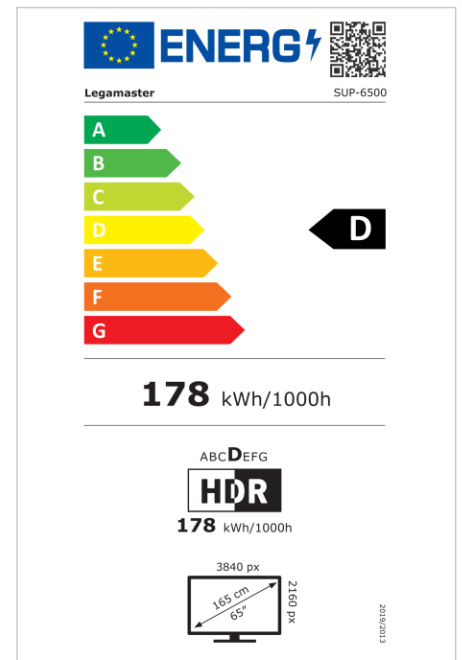

- Proven and documented security
- Modular platform build with multiple add-ons available
- User friendly and customizable platform
- Bezelless design with printed softkeys for easy control
- Next level touch experience: Flatfrog InGlass touch system (M5)
- Bonded glass with anti-glare and anti-fingerprint coating
- True 4K UHD resolution for the best image quality
- PID grade panels with 500 cd/m2 brightness and 24/7 durability

Art.No. **7-804100-65CH**

GTIN **8713797101783**

SUPREME touch monitor

SUP-6500 CH

Display

- Display diagonal: 65 inch
- Display technology: LCD
- Backlight type: Direct LED
- Display resolution: 3840 x 2160 px | 4K Ultra HD
- Display brightness: 500 cd/m²
- Display number of colours: 1.073 billion colours
- Contrast ratio (static): 5000:1
- Aspect ratio: 16:9
- Display refresh rate: 60 fps
- Response time: 8 ms
- Viewing angle: H: 178° / V: 178°
- Display control: Touch OSD
- Lifespan: 50000 Hours
- Durability: 24/7
- Screen orientation: Landscape

Touch system

- Touchscreen technology: InGlass™
- Touch technology: Multi-touch
- Number of touch points: 20
- Touch accuracy: 1 mm
- Touch system response time: 150 ms
- Touch resolution: 22855 x 12856 px
- Touch interface: 3 x Touch USB, USB C
- Touch operation: Stylus, Finger, Palm