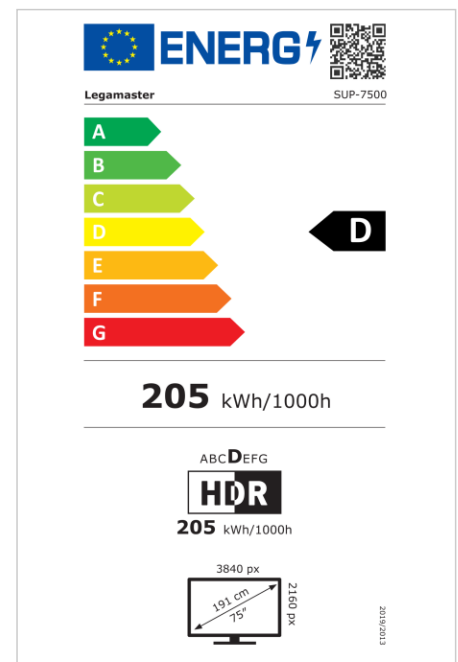

SUPREME touch monitor SUP-7500 CH

- Legamaster SUPREME is a modular platform that can be extended by several high-end accessories, upgrade with additional functionalities or with enhanced sound and create a full-fledged videoconferencing and collaboration system
- User-friendliness has been at the heart of the development process. From easy to use soft keys printed on the glass, an easily accessible front facing USB port to a home screen that is intuitive and easy to navigate for all
- SUPREME can be programmed to give quick access to your jobs-to-be-done. Whether it is working in Legamaster Sessions on OPS, videoconferencing on an external system or casting personal devices to the big screen
- The touch experience is one of the best in the field, experience high speed, accuracy and a life-like writing experience because of the newest, high-end InGlass touch system developed by FlatFrog
- The bonded glass eliminates the gap between glass and panel for a superb and life-like writing experience. It increases the viewing angle and reduces reflections
- The glass on SUPREME touch monitors has been treated with both anti-glare and anti-fingerprint coatings. This further reduces reflection, offers higher visible brightness and makes it super easy to clean
- The PID-grade panels offer 500 cd/ms brightness, 5000:1 contrast and a 24/7 durability specification