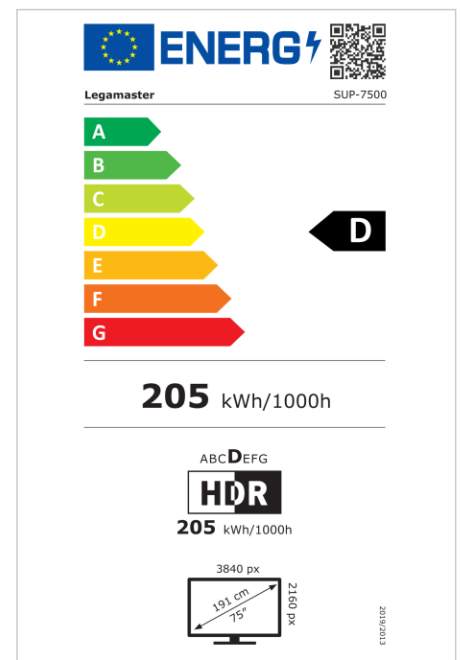

SUPREME touch monitor SUP-7500 US

- Legamaster SUPREME is a modular platform that can be extended by several high-end accessories, upgrade with additional functionalities or with enhanced sound and create a full-fledged videoconferencing and collaboration system
- User-friendliness has been at the heart of the development process. From easy to use soft keys printed on the glass, an easily accessible front facing USB port to a home screen that is intuitive and easy to navigate for all
- SUPREME can be programmed to give quick access to your jobs-to-be-done. Whether it is working in Legamaster Sessions on OPS, videoconferencing on an external system or casting personal devices to the big screen
- The touch experience is one of the best in the field, experience high speed, accuracy and a life-like writing experience because of the newest, high-end InGlass touch system developed by FlatFrog
- The bonded glass eliminates the gap between glass and panel for a superb and life-like writing experience. It increases the viewing angle and reduces reflections
- The glass on SUPREME touch monitors has been treated with both anti-glare and anti-fingerprint coatings. This further reduces reflection, offers higher visible brightness and makes it super easy to clean
- The PID-grade panels offer 500 cd/ms brightness, 5000:1 contrast and a 24/7 durability specification