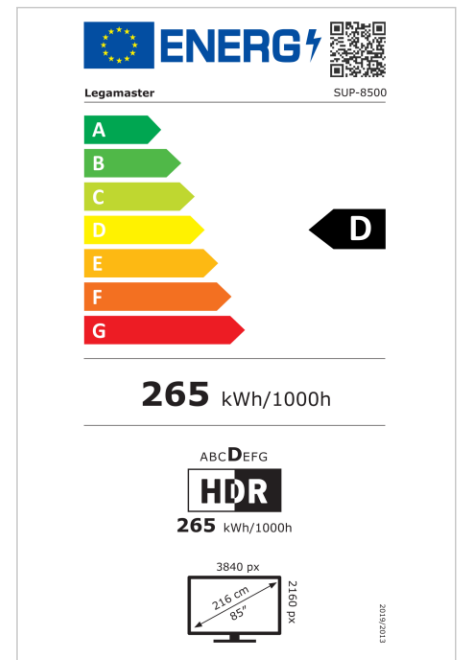

SUPREME touch monitor SUP-8500 CH

- Legamaster SUPREME is a modular platform that can be extended by several high-end accessories, upgrade with additional functionalities or with enhanced sound and create a full-fledged videoconferencing and collaboration system
- User-friendliness has been at the heart of the development process. From easy to use soft keys printed on the glass, an easily accessible front facing USB port to a home screen that is intuitive and easy to navigate for all
- SUPREME can be programmed to give quick access to your jobs-to-be-done. Whether it is working in Legamaster Sessions on OPS, videoconferencing on an external system or casting personal devices to the big screen
- The touch experience is one of the best in the field, experience high speed, accuracy and a life-like writing experience because of the newest, high-end InGlass touch system developed by FlatFrog
- The bonded glass eliminates the gap between glass and panel for a superb and life-like writing experience. It increases the viewing angle and reduces reflections
- The glass on SUPREME touch monitors has been treated with both anti-glare and anti-fingerprint coatings. This further reduces reflection, offers higher visible brightness and makes it super easy to clean
- The PID-grade panels offer 500 cd/ms brightness, 5000:1 contrast and a 24/7 durability specification