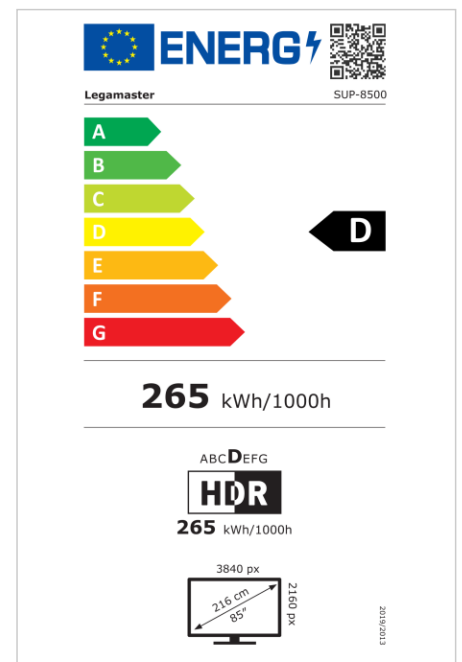

SUPREME touch monitor SUP-8500 US

- Legamaster SUPREME is a modular platform that can be extended by several high-end accessories, upgrade with additional functionalities or with enhanced sound and create a full-fledged videoconferencing and collaboration system
- User-friendliness has been at the heart of the development process. From easy to use soft keys printed on the glass, an easily accessible front facing USB port to a home screen that is intuitive and easy to navigate for all
- SUPREME can be programmed to give quick access to your jobs-to-be-done. Whether it is working in Legamaster Sessions on OPS, videoconferencing on an external system or casting personal devices to the big screen
- The touch experience is one of the best in the field, experience high speed, accuracy and a life-like writing experience because of the newest, high-end InGlass touch system developed by FlatFrog
- The bonded glass eliminates the gap between glass and panel for a superb and life-like writing experience. It increases the viewing angle and reduces reflections
- The glass on SUPREME touch monitors has been treated with both anti-glare and anti-fingerprint coatings. This further reduces reflection, offers higher visible brightness and makes it super easy to clean
- The PID-grade panels offer 500 cd/ms brightness, 5000:1 contrast and a 24/7 durability specification