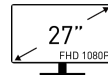

msi

BUSINESS PRODUCTIVITY MONITOR

Modern MD271CPW

BE YOUR WINDOW TO THE WORLD

SPECIFICATIONS

PANEL SIZE	27"
PANEL RESOLUTION	1920 x 1080 (FHD)
REFRESH RATE	75Hz
RESPONSE TIME	4ms (GTG Min.)
PANEL TYPE	VA
BRIGHTNESS (NITS)	250 cd/m2
VIEWING ANGLE	178°(H) / 178°(V)
ASPECT RATIO	16:9
CONTRAST RATIO	3000:1
sRGB	102% (CIE 1976)
ACTIVE DISPLAY AREA (MM)	597.888(H) X 336.312(V)
PIXEL PITCH (H X V)	0.3114(H) X 0.3114(V)
SURFACE TREATMENT	Anti-glare
DISPLAY COLORS	16.7M
COLOR BIT	8 bits
VIDEO PORTS	1x HDMI (1.4b) □ 1x Type C (DisplayPort Alternate)
AUDIO PORTS	1x Headphone-out
KENSINGTON LOCK	Yes
SPEAKER	2x 1W
VESA MOUNTING	75 x 75 mm
POWER TYPE	External Adaptor (19V 3.42A)
POWER INPUT	100~240V, 50~60Hz
ADJUSTMENT (TILT)	-5° ~ 20°
ADJUSTMENT (SWIVEL)	-30° ~ 30°
ADJUSTMENT (HEIGHT)	0 ~ 110mm
DIMENSION (W X H X D)	611.5 x 250 x 533.7 mm (24.07 x 9.84 x 21.01 inch)
CARTON DIMENSION (W X H X D)	720 x 212 x 466 mm (28.35 x 8.35 x 18.2735 inch)
WEIGHT (NW / GW)	6.13 kg (13.51 lbs) / 8.1 kg (17.86 lbs)
Compatibility	PC, Mac, PS5™, PS4™, Xbox, Mobile, Notebook * All trademarks and the registered trademarks are the property of their respective owners.
Note	HDMI: 1920 x 1080 (Up to 75Hz) □ Type-C: 1920 x 1080 (Up to 75Hz)

FEATURES

Curved 1500R

Bring an immersive & comfortable viewing experience to eliminate distortion and cover a wider field of view

27" FHD 1080P

View your applications, spreadsheets and more with a perfect 27 inches screen with a breathtaking viewing experience that comes with Full HD resolution