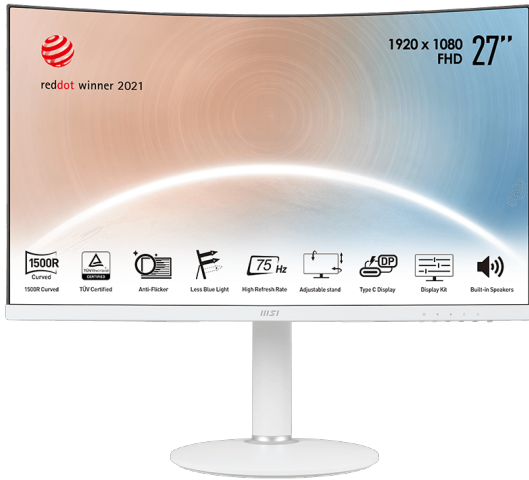

msi

BUSINESS PRODUCTIVITY MONITOR

Modern MD271CPW

BE YOUR WINDOW TO THE WORLD

SPECIFICATIONS

PANEL SIZE	27"
PANEL RESOLUTION	1920 x 1080 (FHD)
REFRESH RATE	75Hz
RESPONSE TIME	4ms (GTG Min.)
PANEL TYPE	VA
BRIGHTNESS (NITS)	250 cd/m2
VIEWING ANGLE	178°(H) / 178°(V)
ASPECT RATIO	16:9
CONTRAST RATIO	3000:1
sRGB	102% (CIE 1976)
ACTIVE DISPLAY AREA (MM)	597.888(H) X 336.312(V)
PIXEL PITCH (H X V)	0.3114(H) X 0.3114(V)
SURFACE TREATMENT	Anti-glare
DISPLAY COLORS	16.7M
COLOR BIT	8 bits
VIDEO PORTS	1x HDMI (1.4b) □ 1x Type C (DisplayPort Alternate)
AUDIO PORTS	1x Headphone-out
KENSINGTON LOCK	Yes
SPEAKER	2x 1W
VESA MOUNTING	75 x 75 mm
POWER TYPE	External Adaptor (19V 3.42A)
POWER INPUT	100~240V, 50~60Hz
ADJUSTMENT (TILT)	-5° ~ 20°
ADJUSTMENT (SWIVEL)	-30° ~ 30°
ADJUSTMENT (HEIGHT)	0 ~ 110mm
DIMENSION (W X H X D)	611.5 x 250 x 533.7 mm (24.07 x 9.84 x 21.01 inch)
CARTON DIMENSION (W X H X D)	720 x 212 x 466 mm (28.35 x 8.35 x 18.2735 inch)
WEIGHT (NW / GW)	6.13 kg (13.51 lbs) / 8.1 kg (17.86 lbs)
Compatibility	PC, Mac, PS5™, PS4™, Xbox, Mobile, Notebook * All trademarks and the registered trademarks are the property of their respective owners.
Note	HDMI: 1920 x 1080 (Up to 75Hz) □ Type-C: 1920 x 1080 (Up to 75Hz)

FEATURES

Curved 1500R

Bring an immersive & comfortable viewing experience to eliminate distortion and cover a wider field of view

27" FHD 1080P

View your applications, spreadsheets and more with a perfect 27 inches screen with a breathtaking viewing experience that comes with Full HD resolution

Type C Display

Allows you to connect the latest devices more conveniently and with less trouble.

Less Blue Light

Effectively reduce blue light which could cause serious long-term damage to your eyes.

Anti-Flicker technology