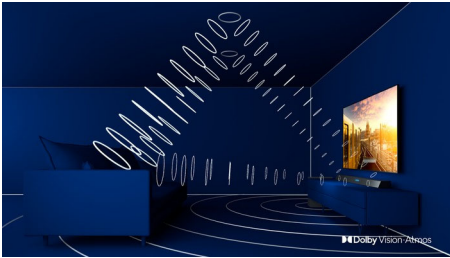

Dolby Vision + Dolby Atmos

Support for Dolby's premium sound and video formats means that the HDR content that you watch will look—and sound—glorious. You'll enjoy a picture that reflects the director's original intentions and experience spacious sound with real clarity and depth.