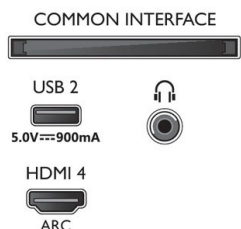

Connections

Side