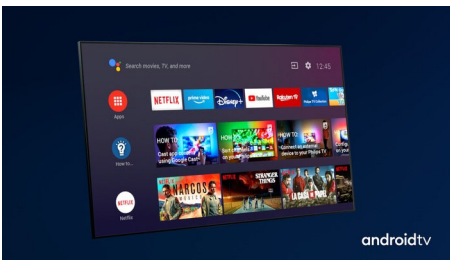

Android TV

Your Philips Android TV gives you the content you want—when you want it. You can customise the home screen to display your favourite apps, making it simple to start streaming the movies and shows you love. Or pick up where you left off.