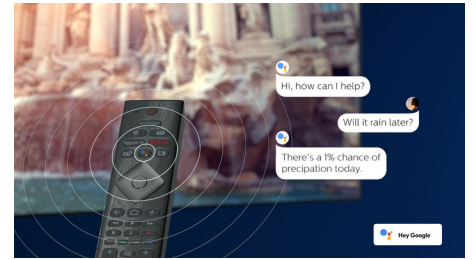

## Dolby Vision + Dolby Atmos

Support for Dolby's premium sound and video formats means that the HDR content that you watch will look—and sound—glorious. You'll enjoy a picture that reflects the director's original intentions and experience spacious sound with real clarity and depth.

## AI voice control

Push a button on the remote to talk to the Google Assistant. Control the TV or Google Assistant-compatible smart home devices with your voice. Or ask Alexa to control the TV via Alexa-enabled devices.