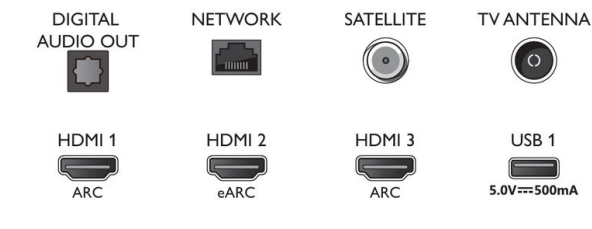

## Connections

Side

Bottom

Issue date 2021-08-04

Version: 8.3.1

12 NC: 8670 001 74948  
EAN: 87 18863 02878 0

© 2021 Koninklijke Philips N.V.  
All Rights reserved.

Specifications are subject to change without notice.  
Trademarks are the property of Koninklijke Philips N.V.  
or their respective owners.