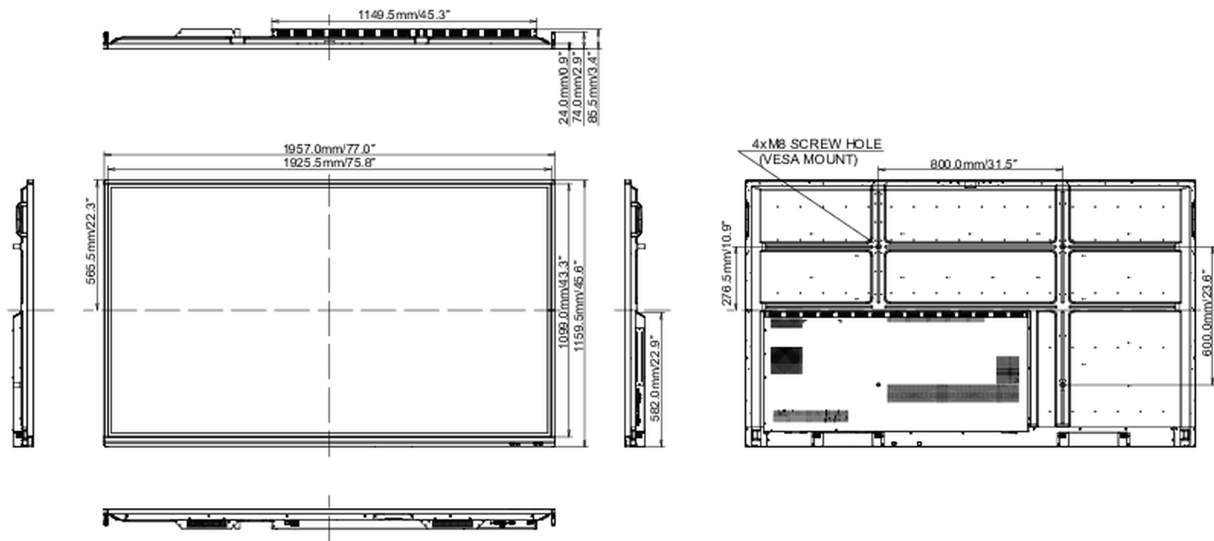

10 DIMENSIONS / WEIGHT

Product dimensions W x H x D	1957 x 1159 x 86mm
Box dimensions W x H x D	2123 x 280 x 1345mm
Weight (without box)	64.4kg
Weight (with box)	91kg
EAN code	4948570119011

All trademarks and registered trademarks acknowledged. E & O E. Specification subject to change without notice. All LCD's comply with ISO-9241-307:2008 in connection with pixel defects.