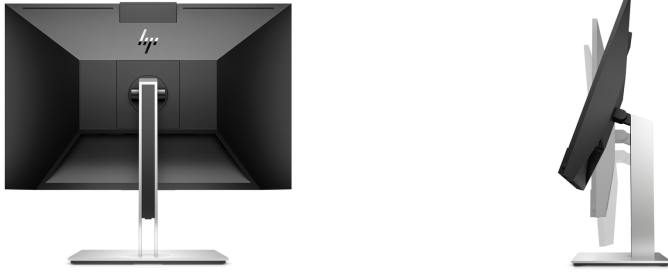

HP E27m G4 QHD USB-C Conferencing Monitor Specifications Table

*Product image may differ from actual product