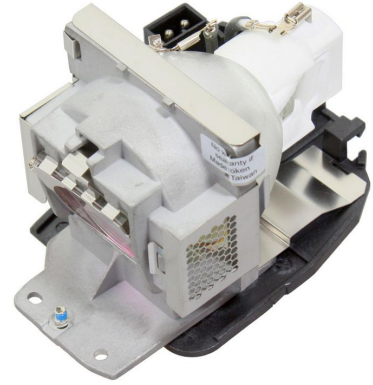

MPN: ML10102

## Projector Lamp for BenQ 280 Watt, 3000 Hours fit for BenQ Projector MP722, MP711, MP723

CoreParts offer a wide range of good Quality Projector Lamps for competitive prices, all manufactured by high quality, certified and trusted suppliers.

### Specifications

Features	Brand compatibility	Benq
	Bulb power	280 W
	Compatibility	MP723
	Service life of lamp	3000 h
Technical details	Quantity per pack	1 pc(s)
Vendor information	Brand Name	CoreParts
	Warranty	1 Year(s)
Weight & dimensions	Package type	Box