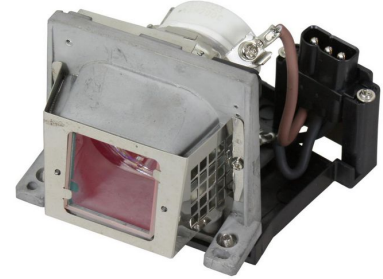

MPN: ML10456

Projector Lamp for Mitsubishi 205 Watt, 2000 Hours fit for Mitsubishi Projector SD206U, XD206U

CoreParts offer a wide range of good Quality Projector Lamps for competitive prices, all manufactured by high quality, certified and trusted suppliers.

- High Quality
- Tested and certified
- Matching Performance
- Reliable with 12 months Warranty

Specifications

Features	Brand compatibility	Mitsubishi Electric
	Bulb power	205 W
	Compatibility	Mitsubishi SD206U, XD206U
	Service life of lamp	2000 h
Technical details	Quantity per pack	1 pc(s)
Vendor information	Brand Name	CoreParts
	Warranty	1 Year(s)
Weight & dimensions	Package type	Box