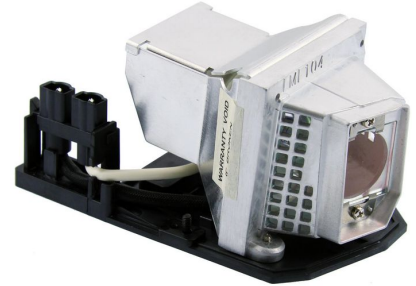

MPN: ML10565

Projector Lamp for NEC 180 Watt, 3500 Hours fit for NEC Projector NP100, NP100A, NP200, NP200A

CoreParts offer a wide range of good Quality Projector Lamps for competitive prices, all manufactured by high quality, certified and trusted suppliers.

- High Quality
- Tested and certified
- Matching Performance
- Reliable with 12 months Warranty

Specifications

Features	Brand compatibility	NEC
	Bulb power	180 W
	Compatibility	NEC NP100, NP100A, NP200, NP200A
	Service life of lamp	3500 h
Technical details	Quantity per pack	1 pc(s)
Vendor information	Brand Name	CoreParts
	Warranty	1 Year(s)
Weight & dimensions	Package type	Box