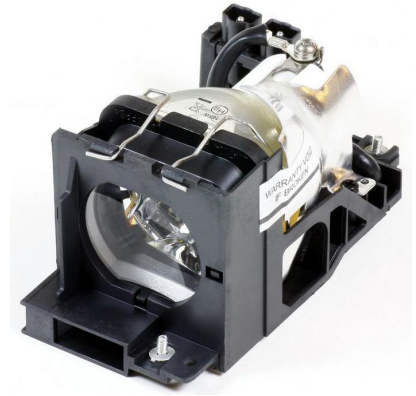

MPN: ML11131

Projector Lamp for Toshiba 165 Watt, 3000 Hours TLP S40, TLP S41, TLP S70, TLP T60, TLP T61, TLP T61M, TLP T70, TLP T71

CoreParts offer a wide range of good Quality Projector Lamps for competitive prices, all manufactured by high quality, certified and trusted suppliers.

- High Quality
- Tested and certified
- Matching Performance
- Reliable with 12 months Warranty

Specifications

Features	Brand compatibility	Toshiba
	Bulb power	165 W
	Compatibility	Toshiba - TLP T60M, TLP T70M, TLP T61M, TLP T71, TLP T70, TLP S40, TLP S71, TLP T60, TLP T71M, TLP S41, TLP S70, TLP T61
	Service life of lamp	3000 h
Technical details	Quantity per pack	1 pc(s)
Vendor information	Brand Name	CoreParts
	Warranty	1 Year(s)
Weight & dimensions	Package type	Box