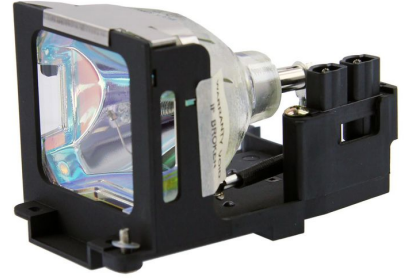

MPN: ML11541

## Projector Lamp for Mitsubishi 150 Watt, 1500 Hours SL1, SL1U, SL2, XL1

CoreParts offer a wide range of good Quality Projector Lamps for competitive prices, all manufactured by high quality, certified and trusted suppliers.

### Specifications

<b>Features</b>	<b>Brand compatibility</b>	Mitsubishi Electric
	<b>Bulb power</b>	150 W
	<b>Compatibility</b>	SL1, SL1U, SL2, XL1
	<b>Service life of lamp</b>	1500 h
<b>Technical details</b>	<b>Quantity per pack</b>	1 pc(s)
<b>Vendor information</b>	<b>Brand Name</b>	CoreParts
	<b>Warranty</b>	1 Year(s)
<b>Weight &amp; dimensions</b>	<b>Package type</b>	Box