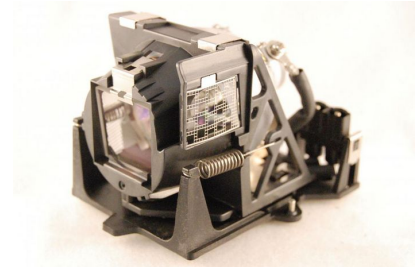

MPN: ML12162

Lamp for 3D PERCEPTION 250 Watt, 2000 Hours PZ30SX, PZ30X, SX 15e, SX 15i, SX 25+e, SX 25+i, SX 30 BASIC, SX 30e, SX 30i

CoreParts offer a wide range of good Quality Projector Lamps for competitive prices, all manufactured by high quality, certified and trusted suppliers.

- High Quality
- Tested and certified
- Matching Performance
- Reliable with 12 months Warranty

Specifications

Features	Brand compatibility	3D Perception
	Bulb power	250 W
	Compatibility	PZ30SX, PZ30X, SX 30 BASIC, SX 15e, SX 15iX 30 BASIC, SX 25+e, SX 30e, X 30i, SX 30i, X 15e, SX 25+i, X 10, X 30e, X 15i
	Service life of lamp	2000 h
Technical details	Quantity per pack	1 pc(s)
Vendor information	Brand Name	CoreParts
	Warranty	1 Year(s)
Weight & dimensions	Package type	Box