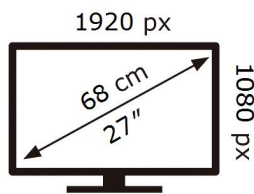

SAMSUNG

S27F358FWU

26 kWh/1000h

2019/2013

ENERG

SAMSUNG

S27F358FWU

26 kWh/1000h