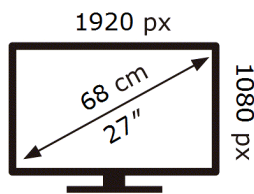

SAMSUNG

S27F358FWU

26 kWh/1000h

2019/2013

ENERG

SAMSUNG

S27F358FWU

26 kWh/1000h