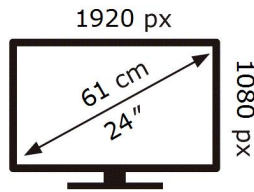

ENERG ⚡

SAMSUNG

S24A400UJU

15 kWh/1000h

2019/2013