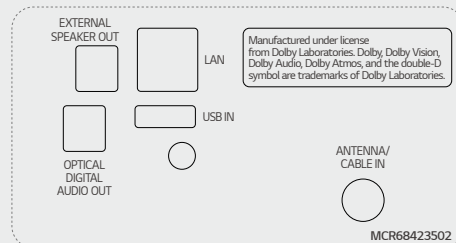

## CONNECTIVITY

86"

Rear

Side

75" / 65" / 55" / 50" / 43"

Rear

Side

\* Jack Panels may differ from the above image, so please contact LG sales team to verify before ordering.