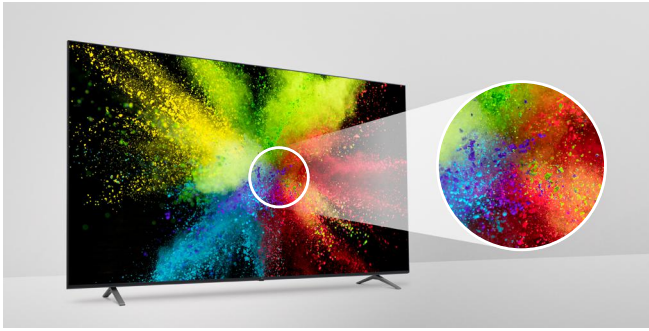

Superb Picture Quality with Ultra HD Resolution

With the resolution that is 4 times higher than FHD, it makes the color and details of the contents more vivid and realistic.