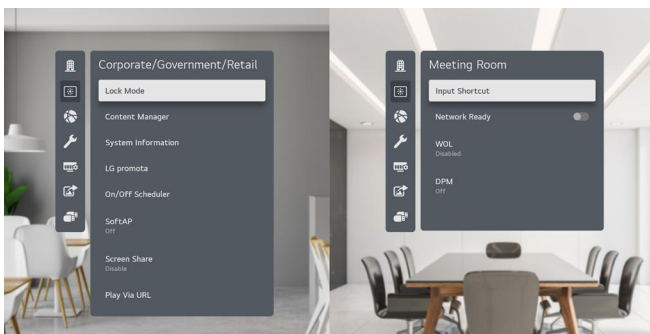

Easy Menu Setup for Vertical Needs

UR640S series increases users' convenience by organizing frequently used menus* by industry.

* Pre-set Support Vertical : Corporate / Government / Retail, Meeting room