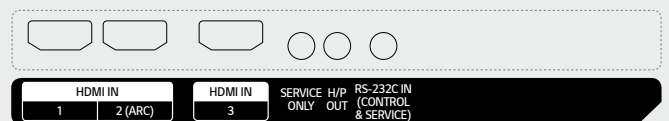

## CONNECTIVITY

86"

Rear

Side

75" / 65" / 55" / 50" / 43"

Rear

Side

\* Jack Panels may differ from the above image, so please contact LG sales team to verify before ordering.