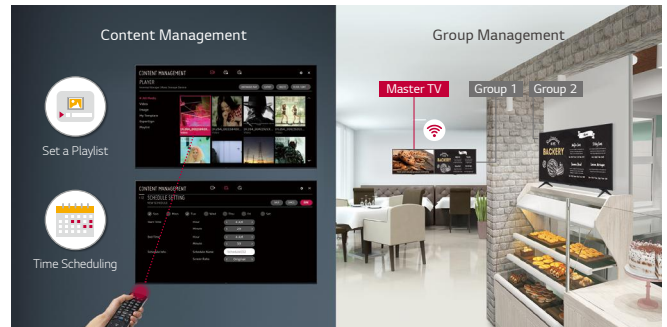

## High-Performance with LG webOS 6.0

LG webOS 6.0, upgraded in SoC\* and web engine, is available on UR640S series for a smooth execution of several tasks. LG webOS smart signage platform enhances user convenience with intuitive GUI.\*\*

## Embedded Content & Group Management

The embedded Content and Group Management System allows you to edit and play content, schedule playlists and groups, and control signage via remote control, mouse and mobile phone without the use of separate PC or software. This makes content management easy and user-friendly.