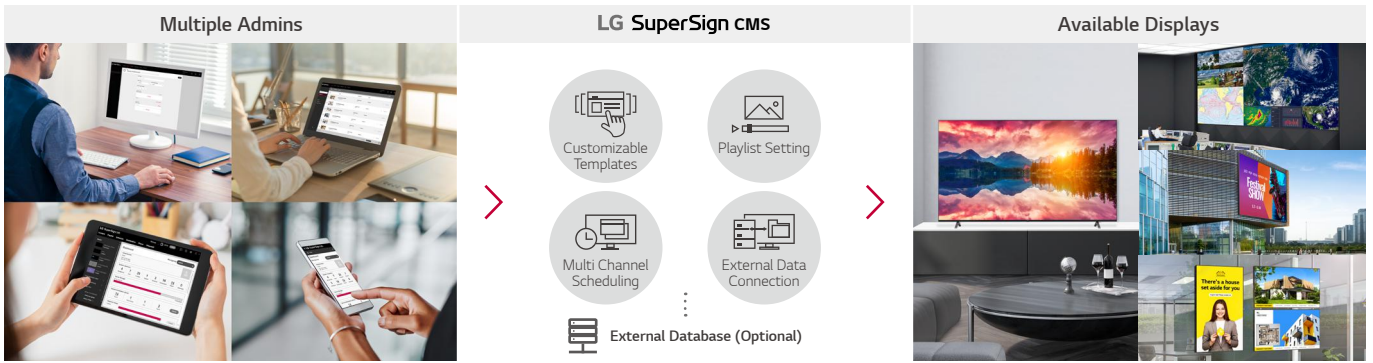

Versatile Content Management with LG SuperSign CMS

LG SuperSign CMS is integrated management program supporting creation and management of digital media and content deployment, optimized for LG signage. With its simple and intuitive menus and layout options, it enhances efficiency for content creation and editing, scheduling and distribution, improving user experience. In addition, it supports multiple displays and accounts, is able to be linked to external databases, and allows server access from mobile devices.

* LG SuperSign CMS is sold separately.