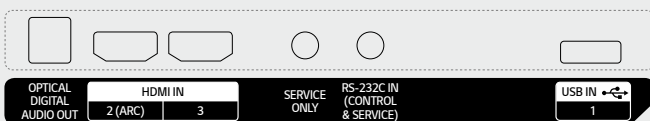

## CONNECTIVITY

86"

Rear

Side

75" / 65" / 55" / 50" / 43"

Rear

Side

\* Jack Panels may differ from the above image, so please contact LG sales team to verify before ordering.