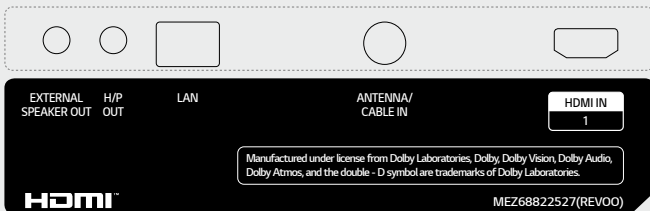

CONNECTIVITY

86"

Rear