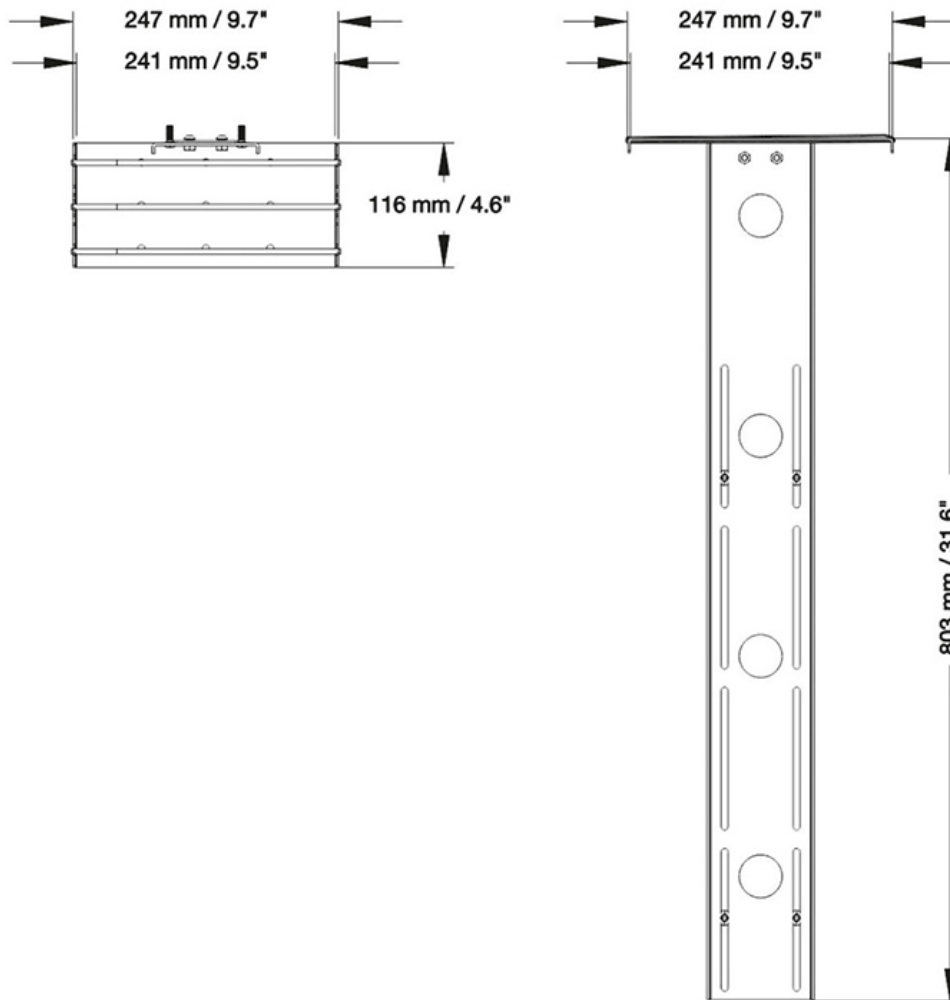

PLASMA-M2500CAMSHLF2NEOMOUNTS PLASMA-M2500CAMSHLF2 CAMERA SHELF 65-86"

Neomounts